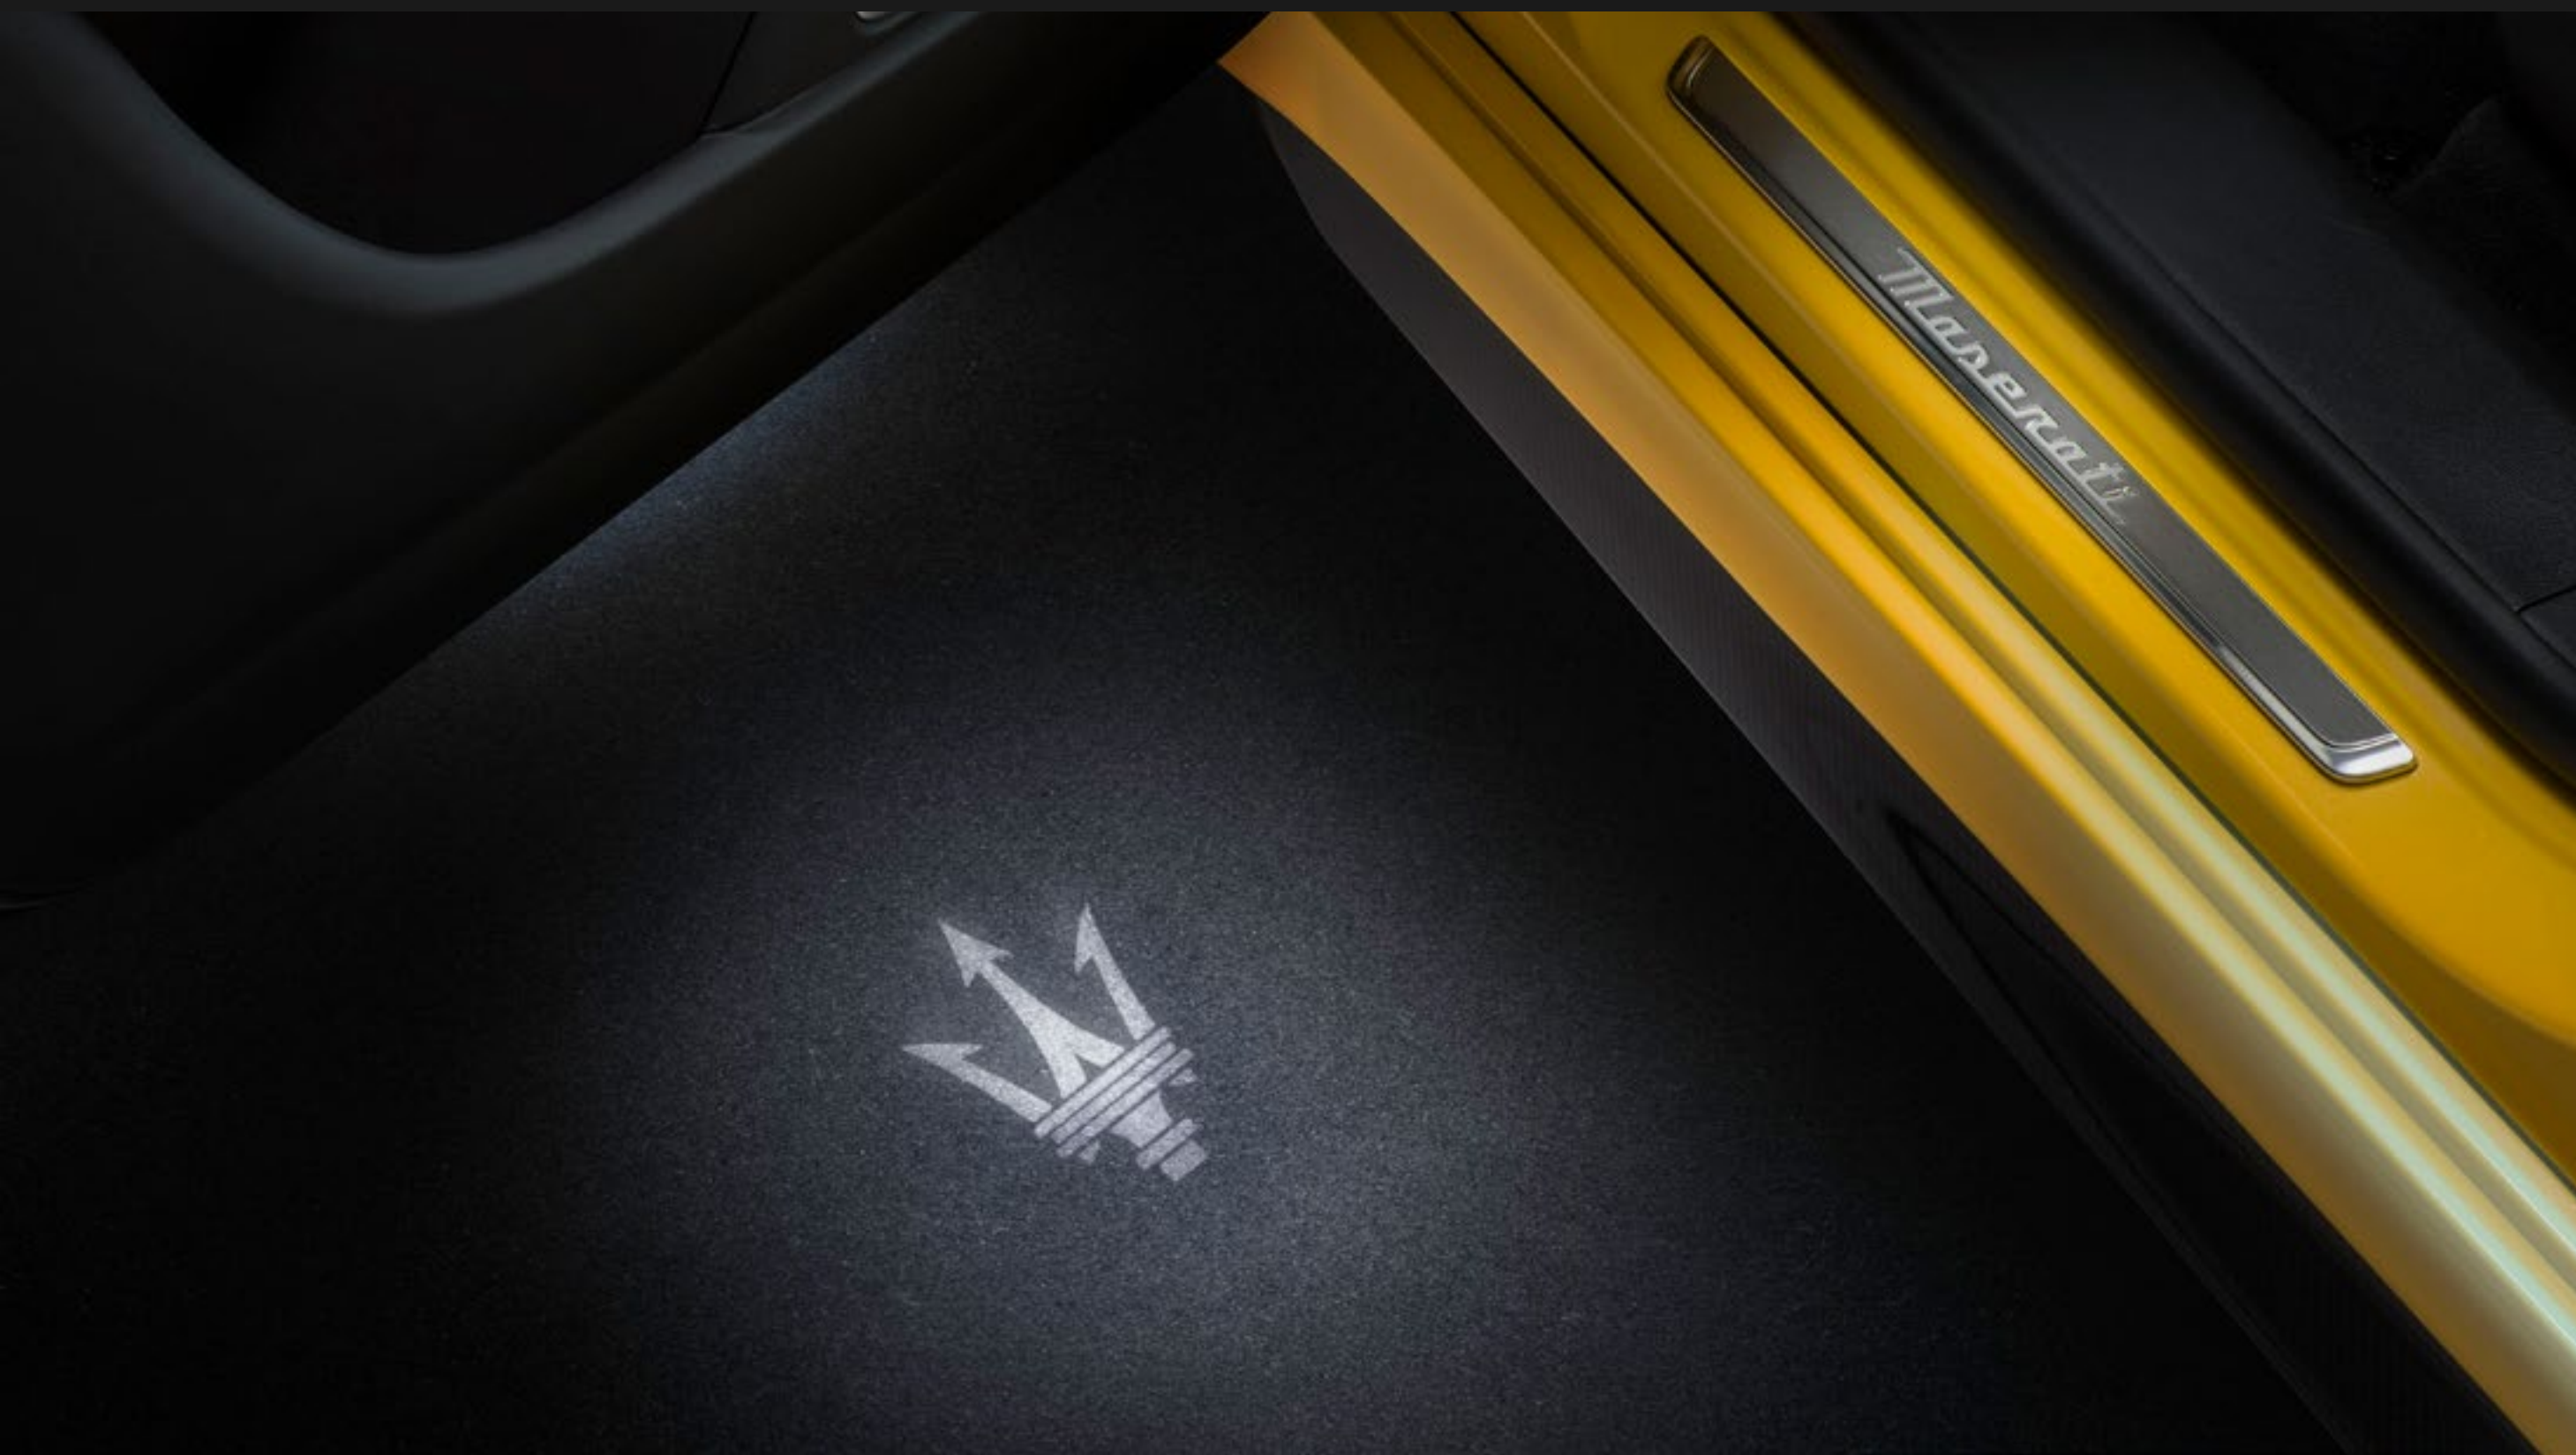

COURTESY LIGHTS WITH LOGO

Customize your Maserati with a touch of exclusivity with specifically designed Courtesy Lights with Logo, to emphasize the elegant and sporty soul of your Maserati, leaving a distinctive sign when getting out of the car.

FOLGORE SELECTION