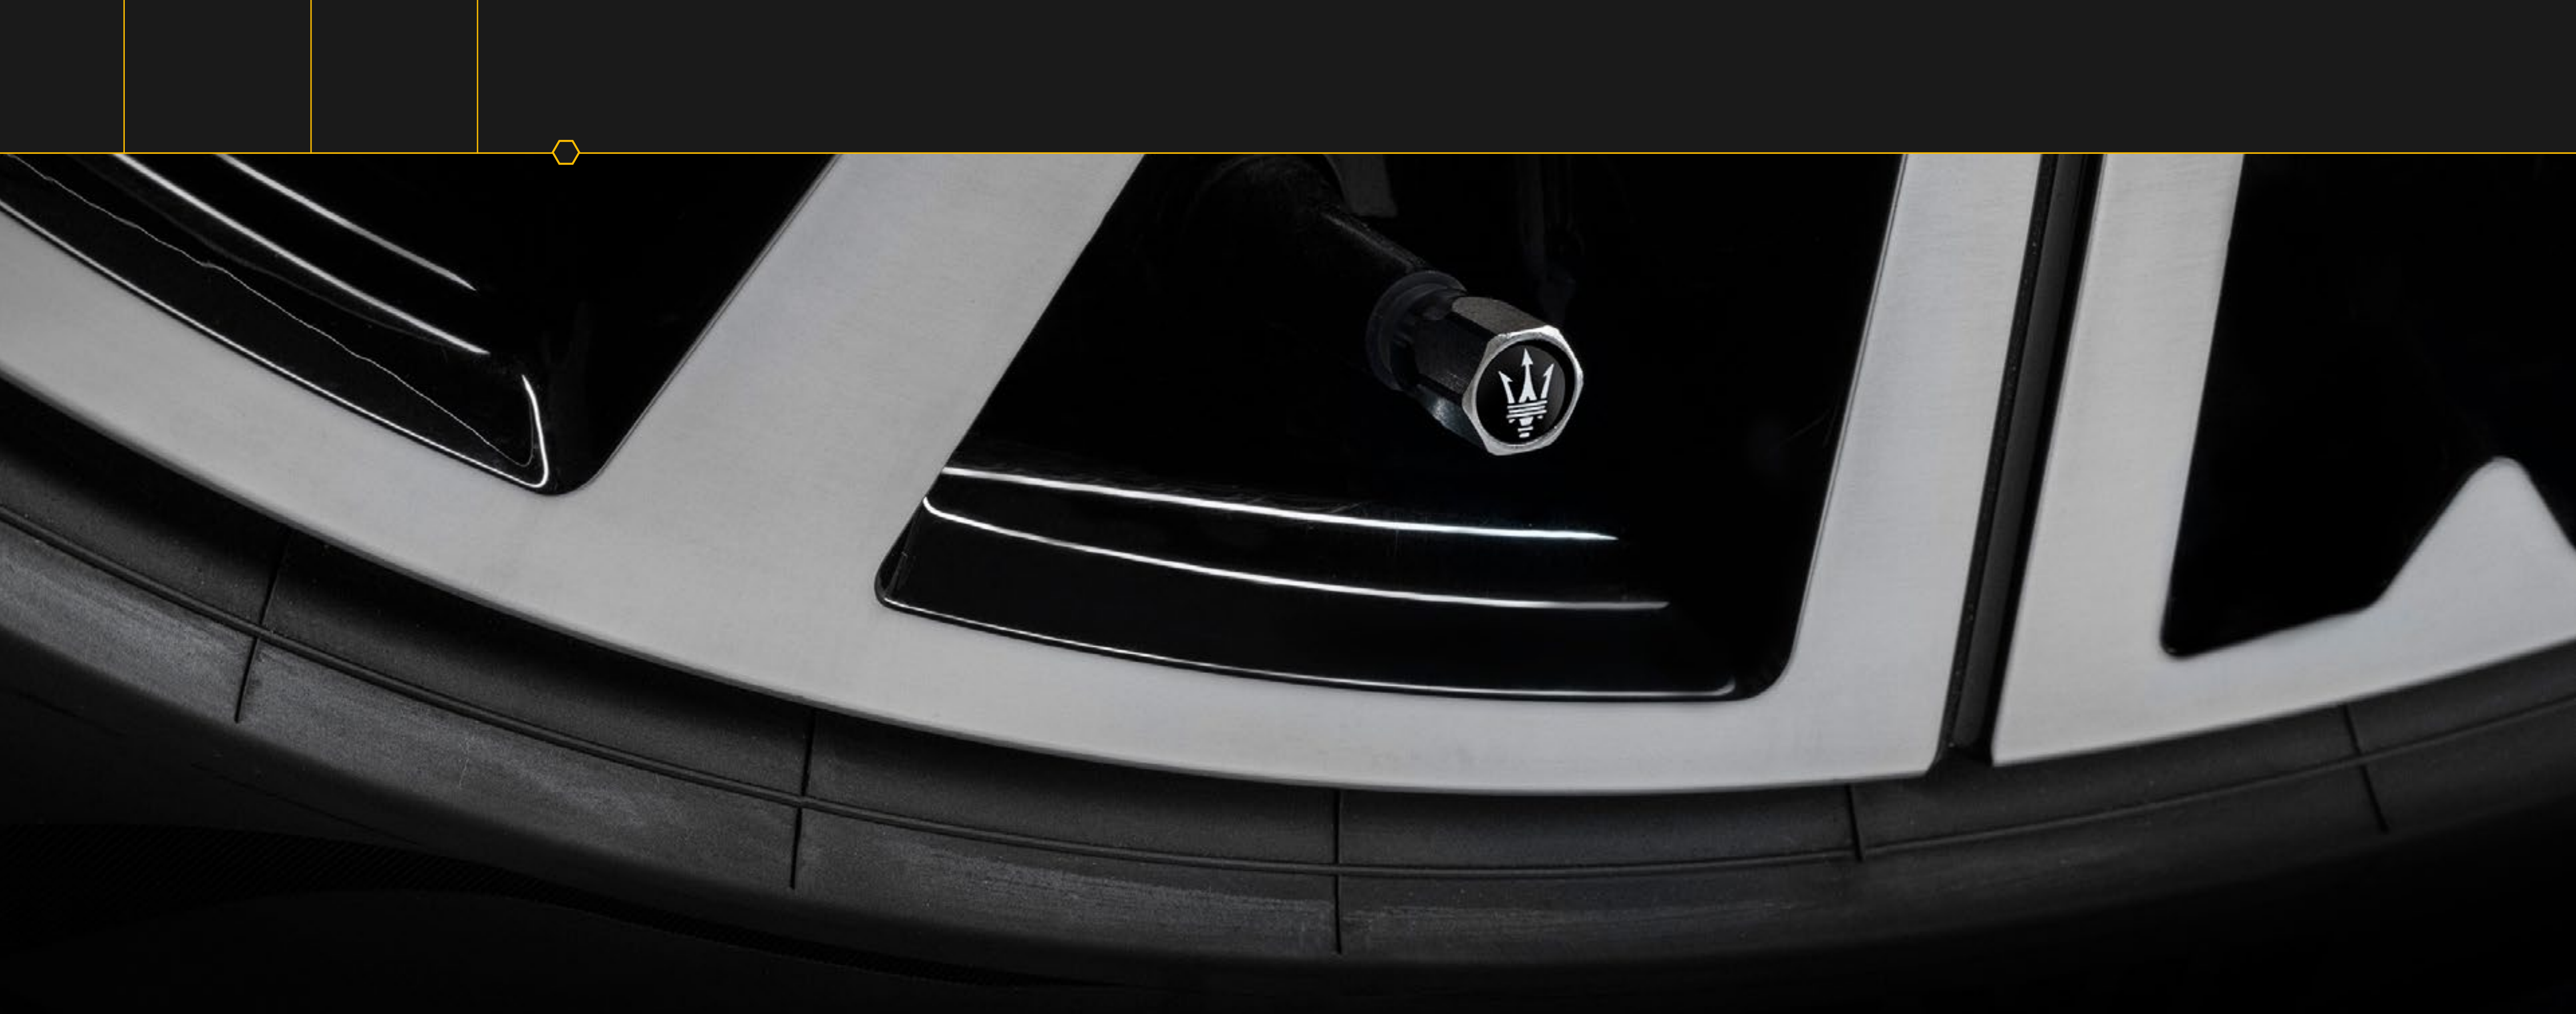

BRANDED VALVE CAPS

No detail is too small to be highlighted. Available in three colour variants (black with silver Trident, black with red Trident, silver with blue Trident), the Branded Valve Cap Kit is distinguished by the iconic Trident logo at the centre.

FOLGORE SELECTION