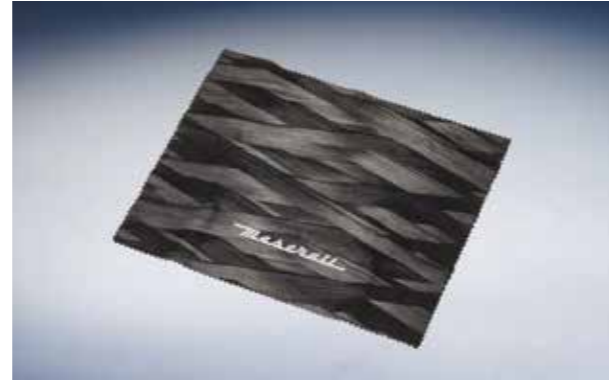

M

MICROFIBRE CLOTH

To prevent so much as a thumbprint from marring your Maserati, care for your touchscreen with the specialist Microfibre Cloth. The printed carbon fibre pattern enriches the cloth, which is specially designed to clean and protect the Maserati Touch Control display.