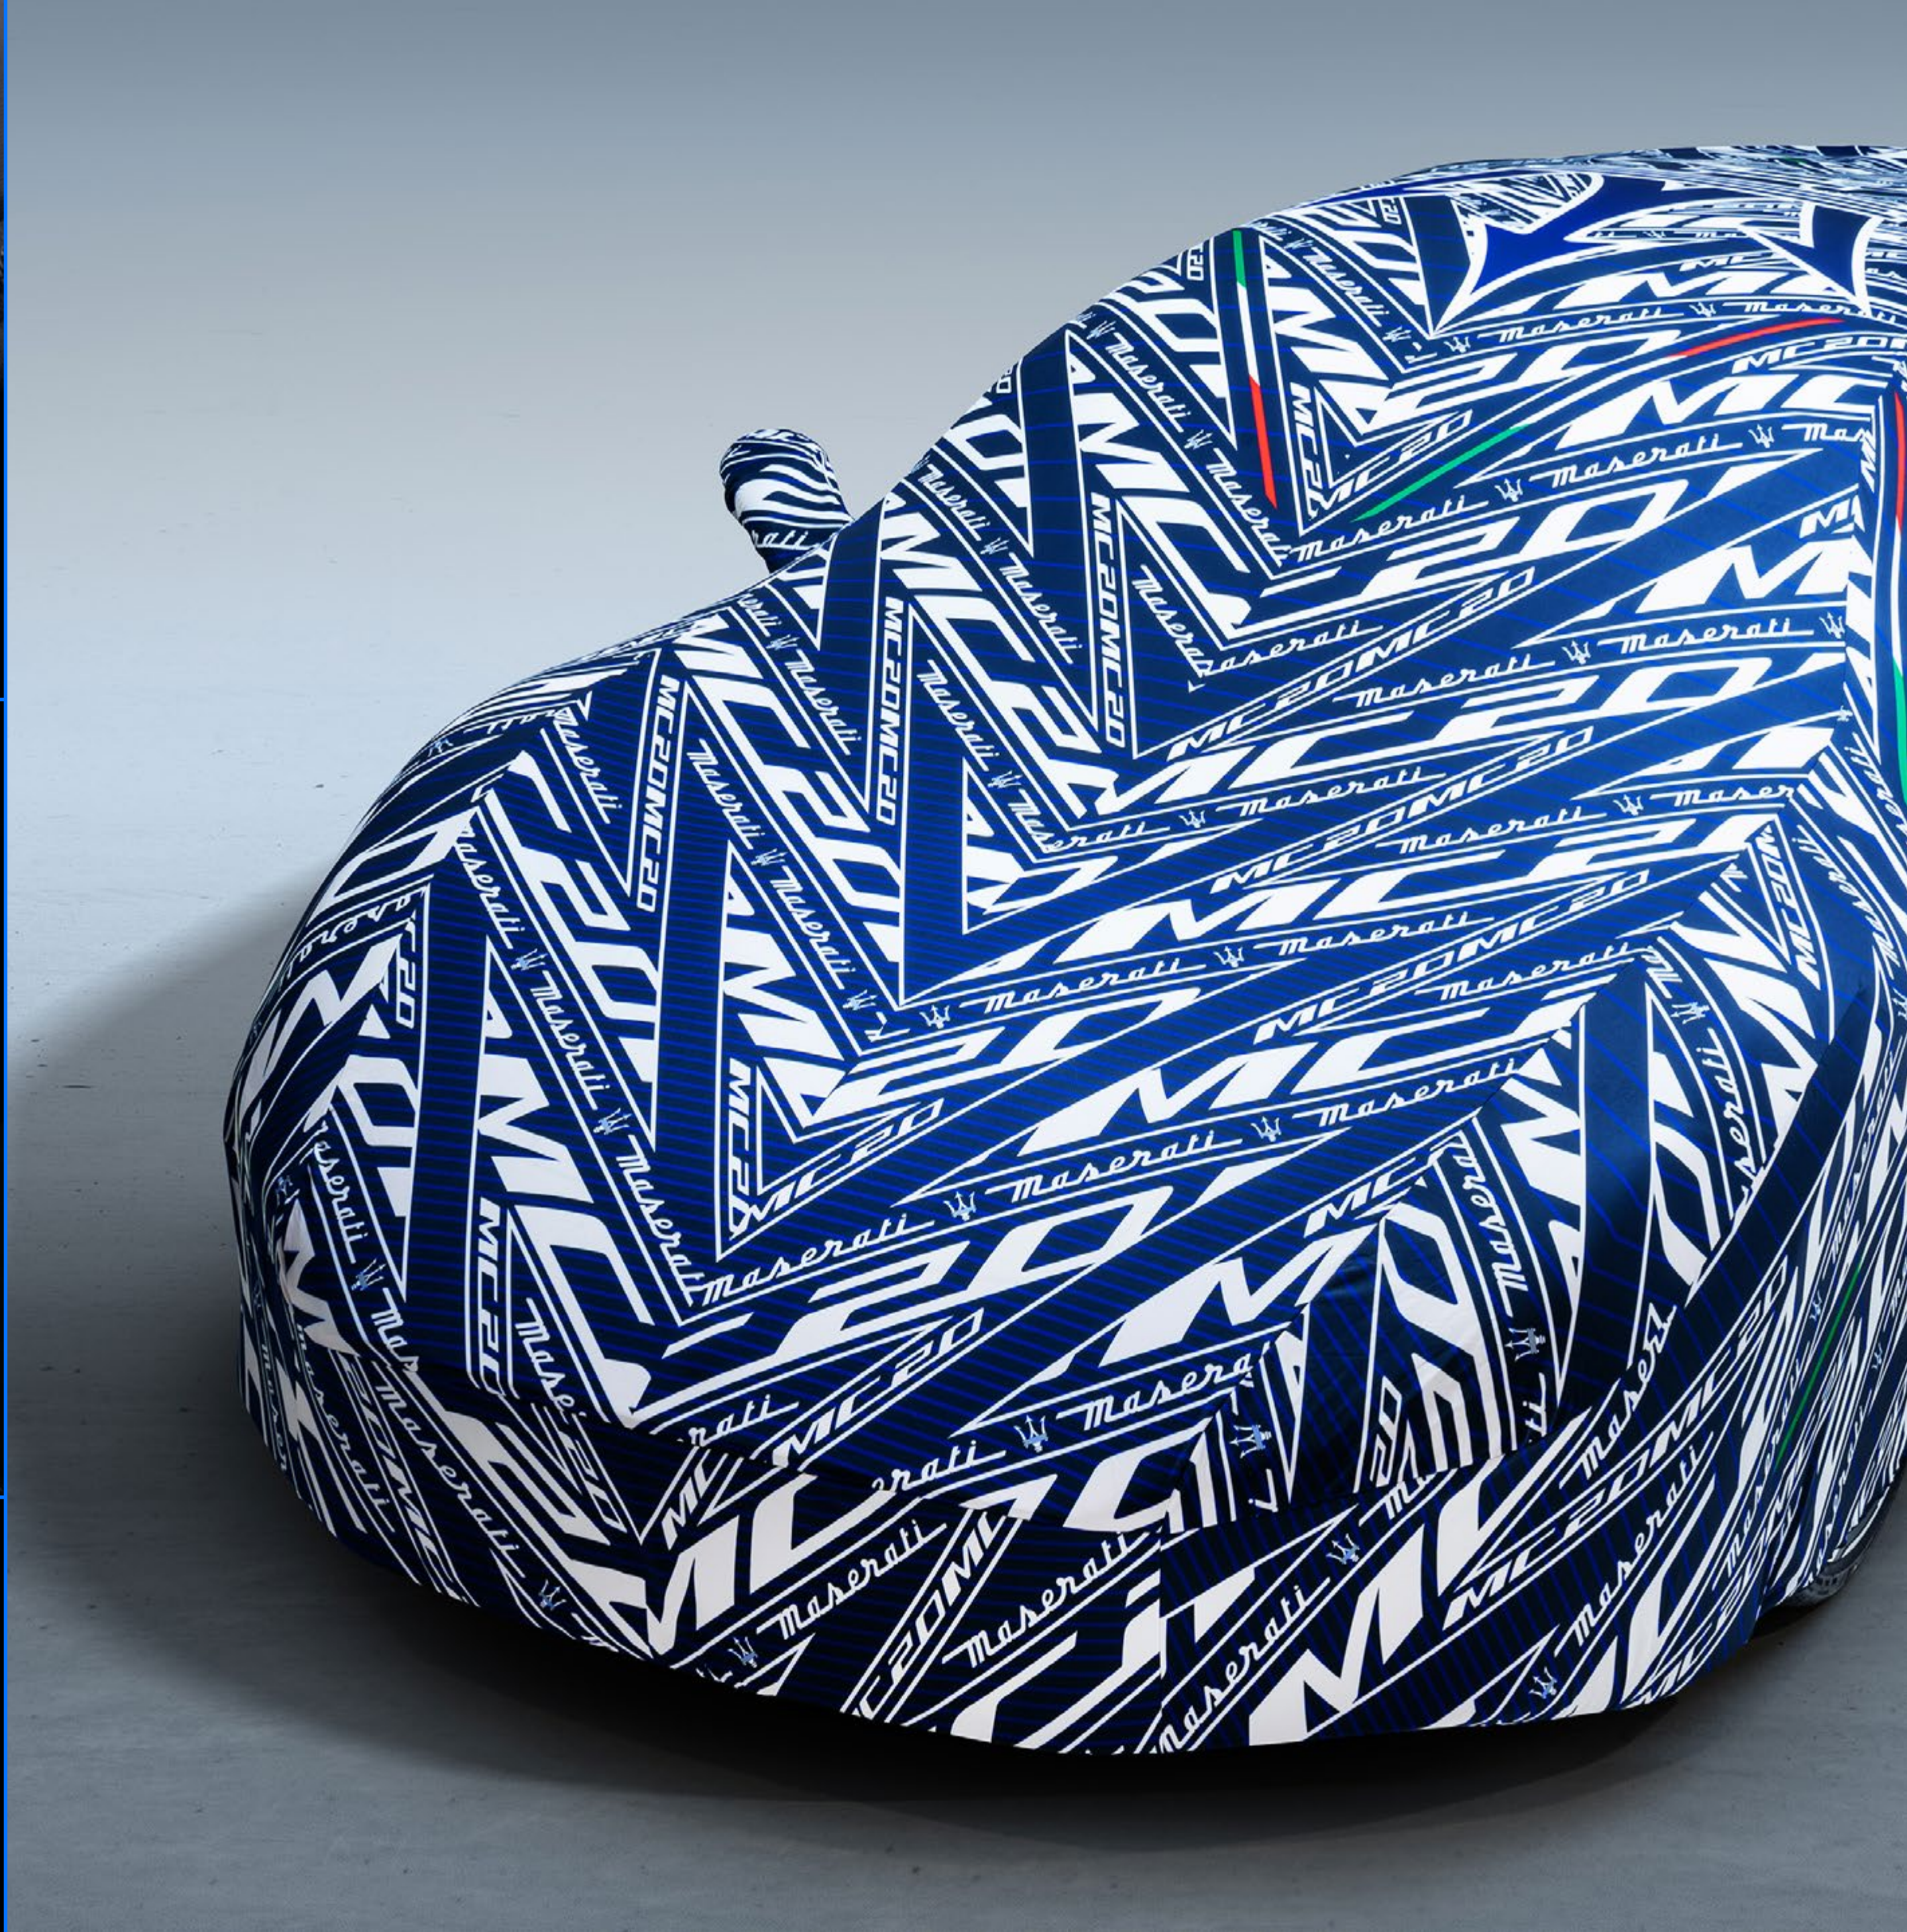

FUNCTIONALITY