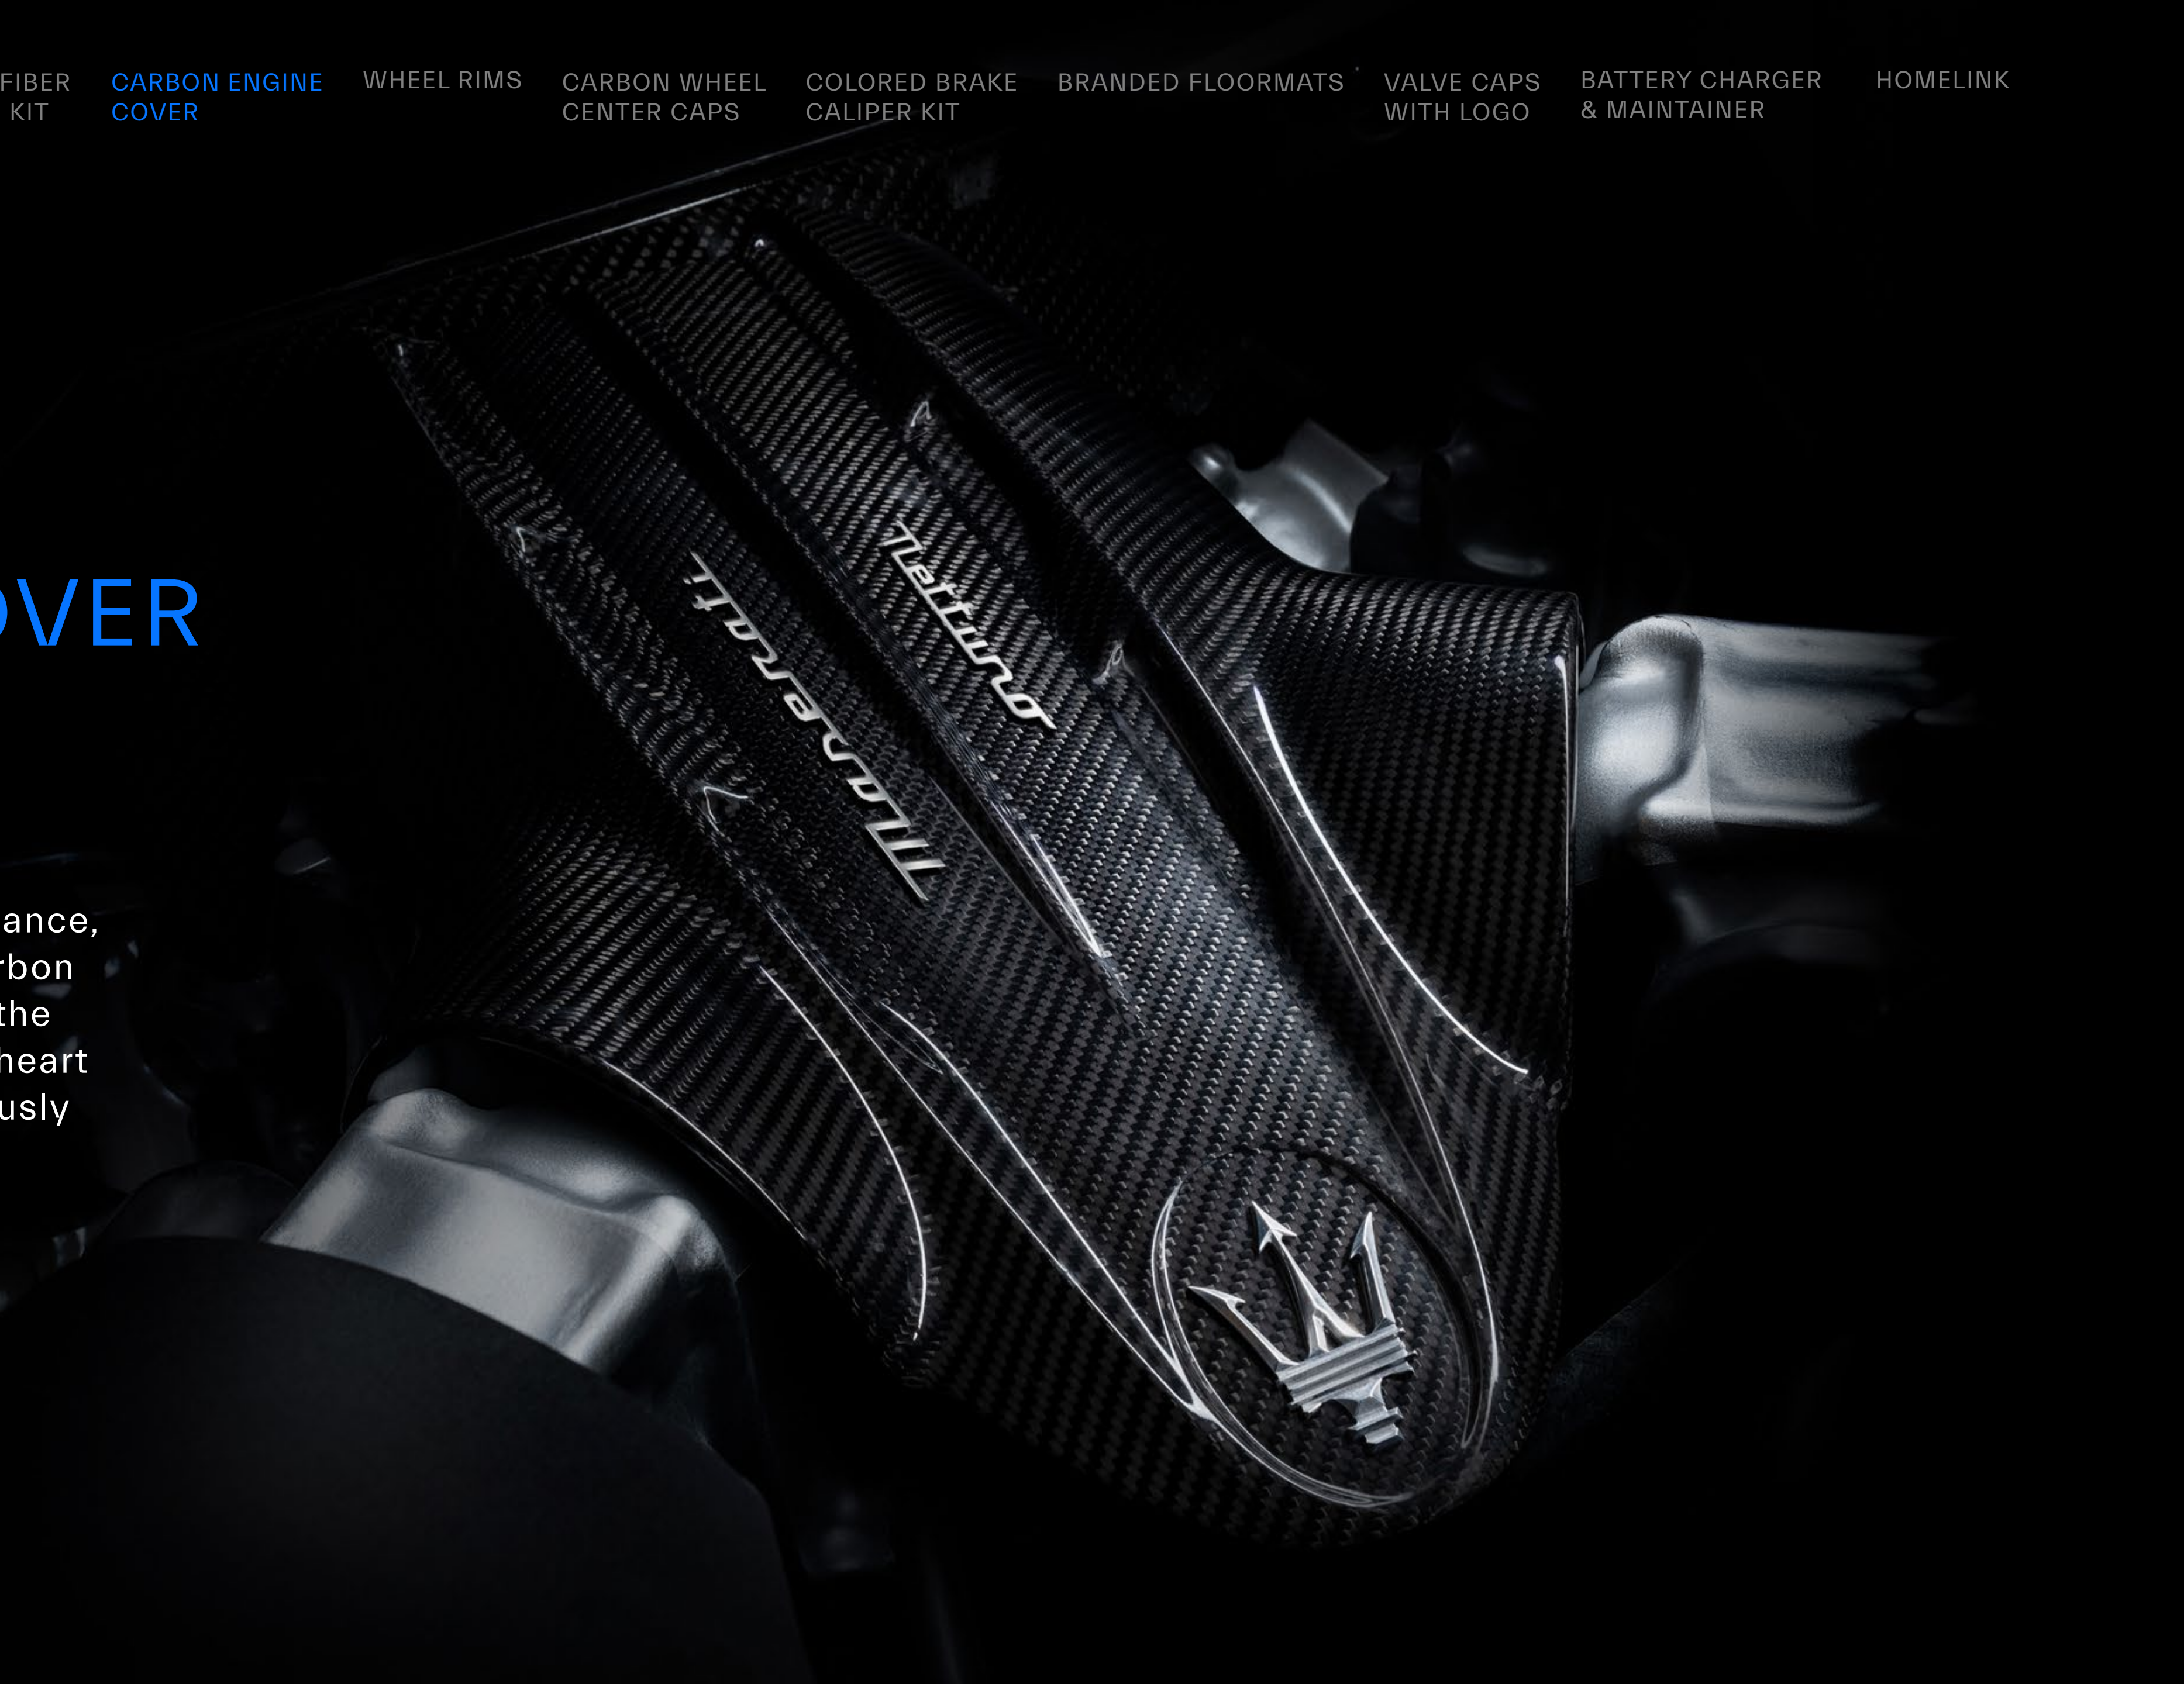

CARBON ENGINE COVER

Acceleration, radical performance, and extra protection. The Carbon Fiber Engine Cover protects the Nettuno engine, the beating heart of your MC20, with a gorgeously distinctive design.

Please check whether your vehicle can be fitted with these components.