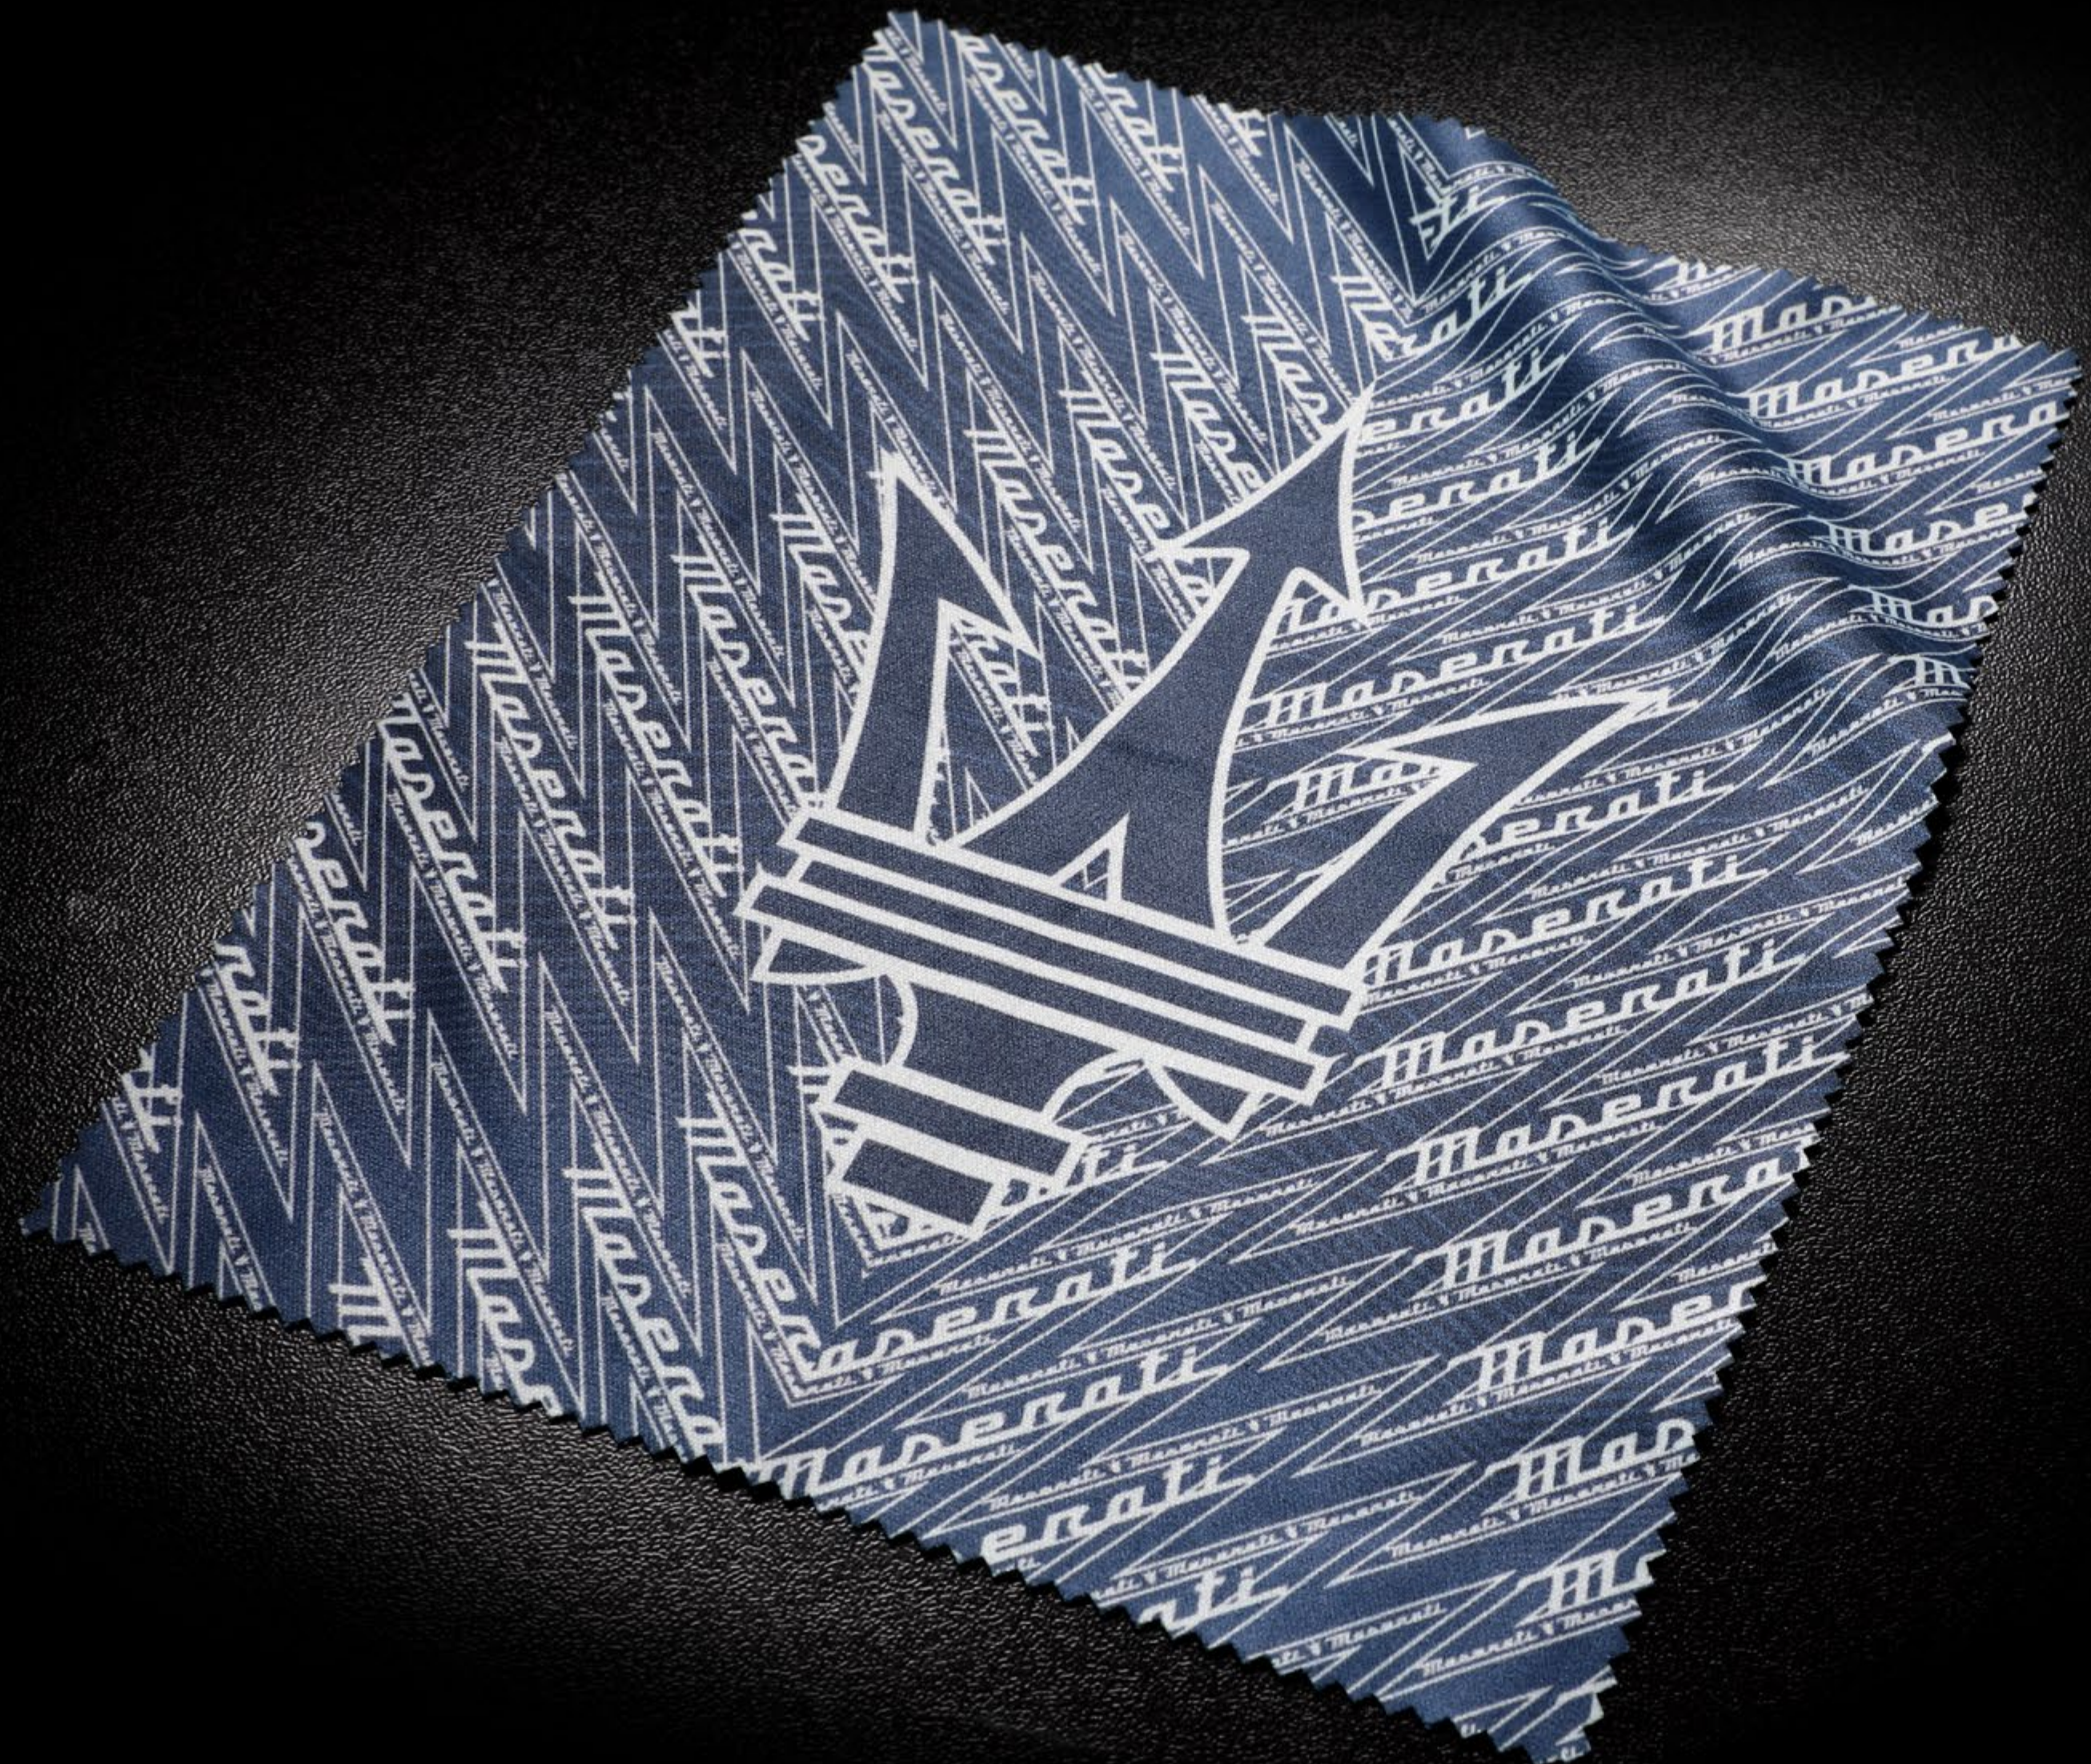

MICROFIBER CLOTH

Keeping your Maserati Touch Control display free from fingerprints is a simple matter with the specific Microfiber Cloth. The new MC20 pattern is specially designed to clean and protect your touchscreen and keep it completely smear-free.