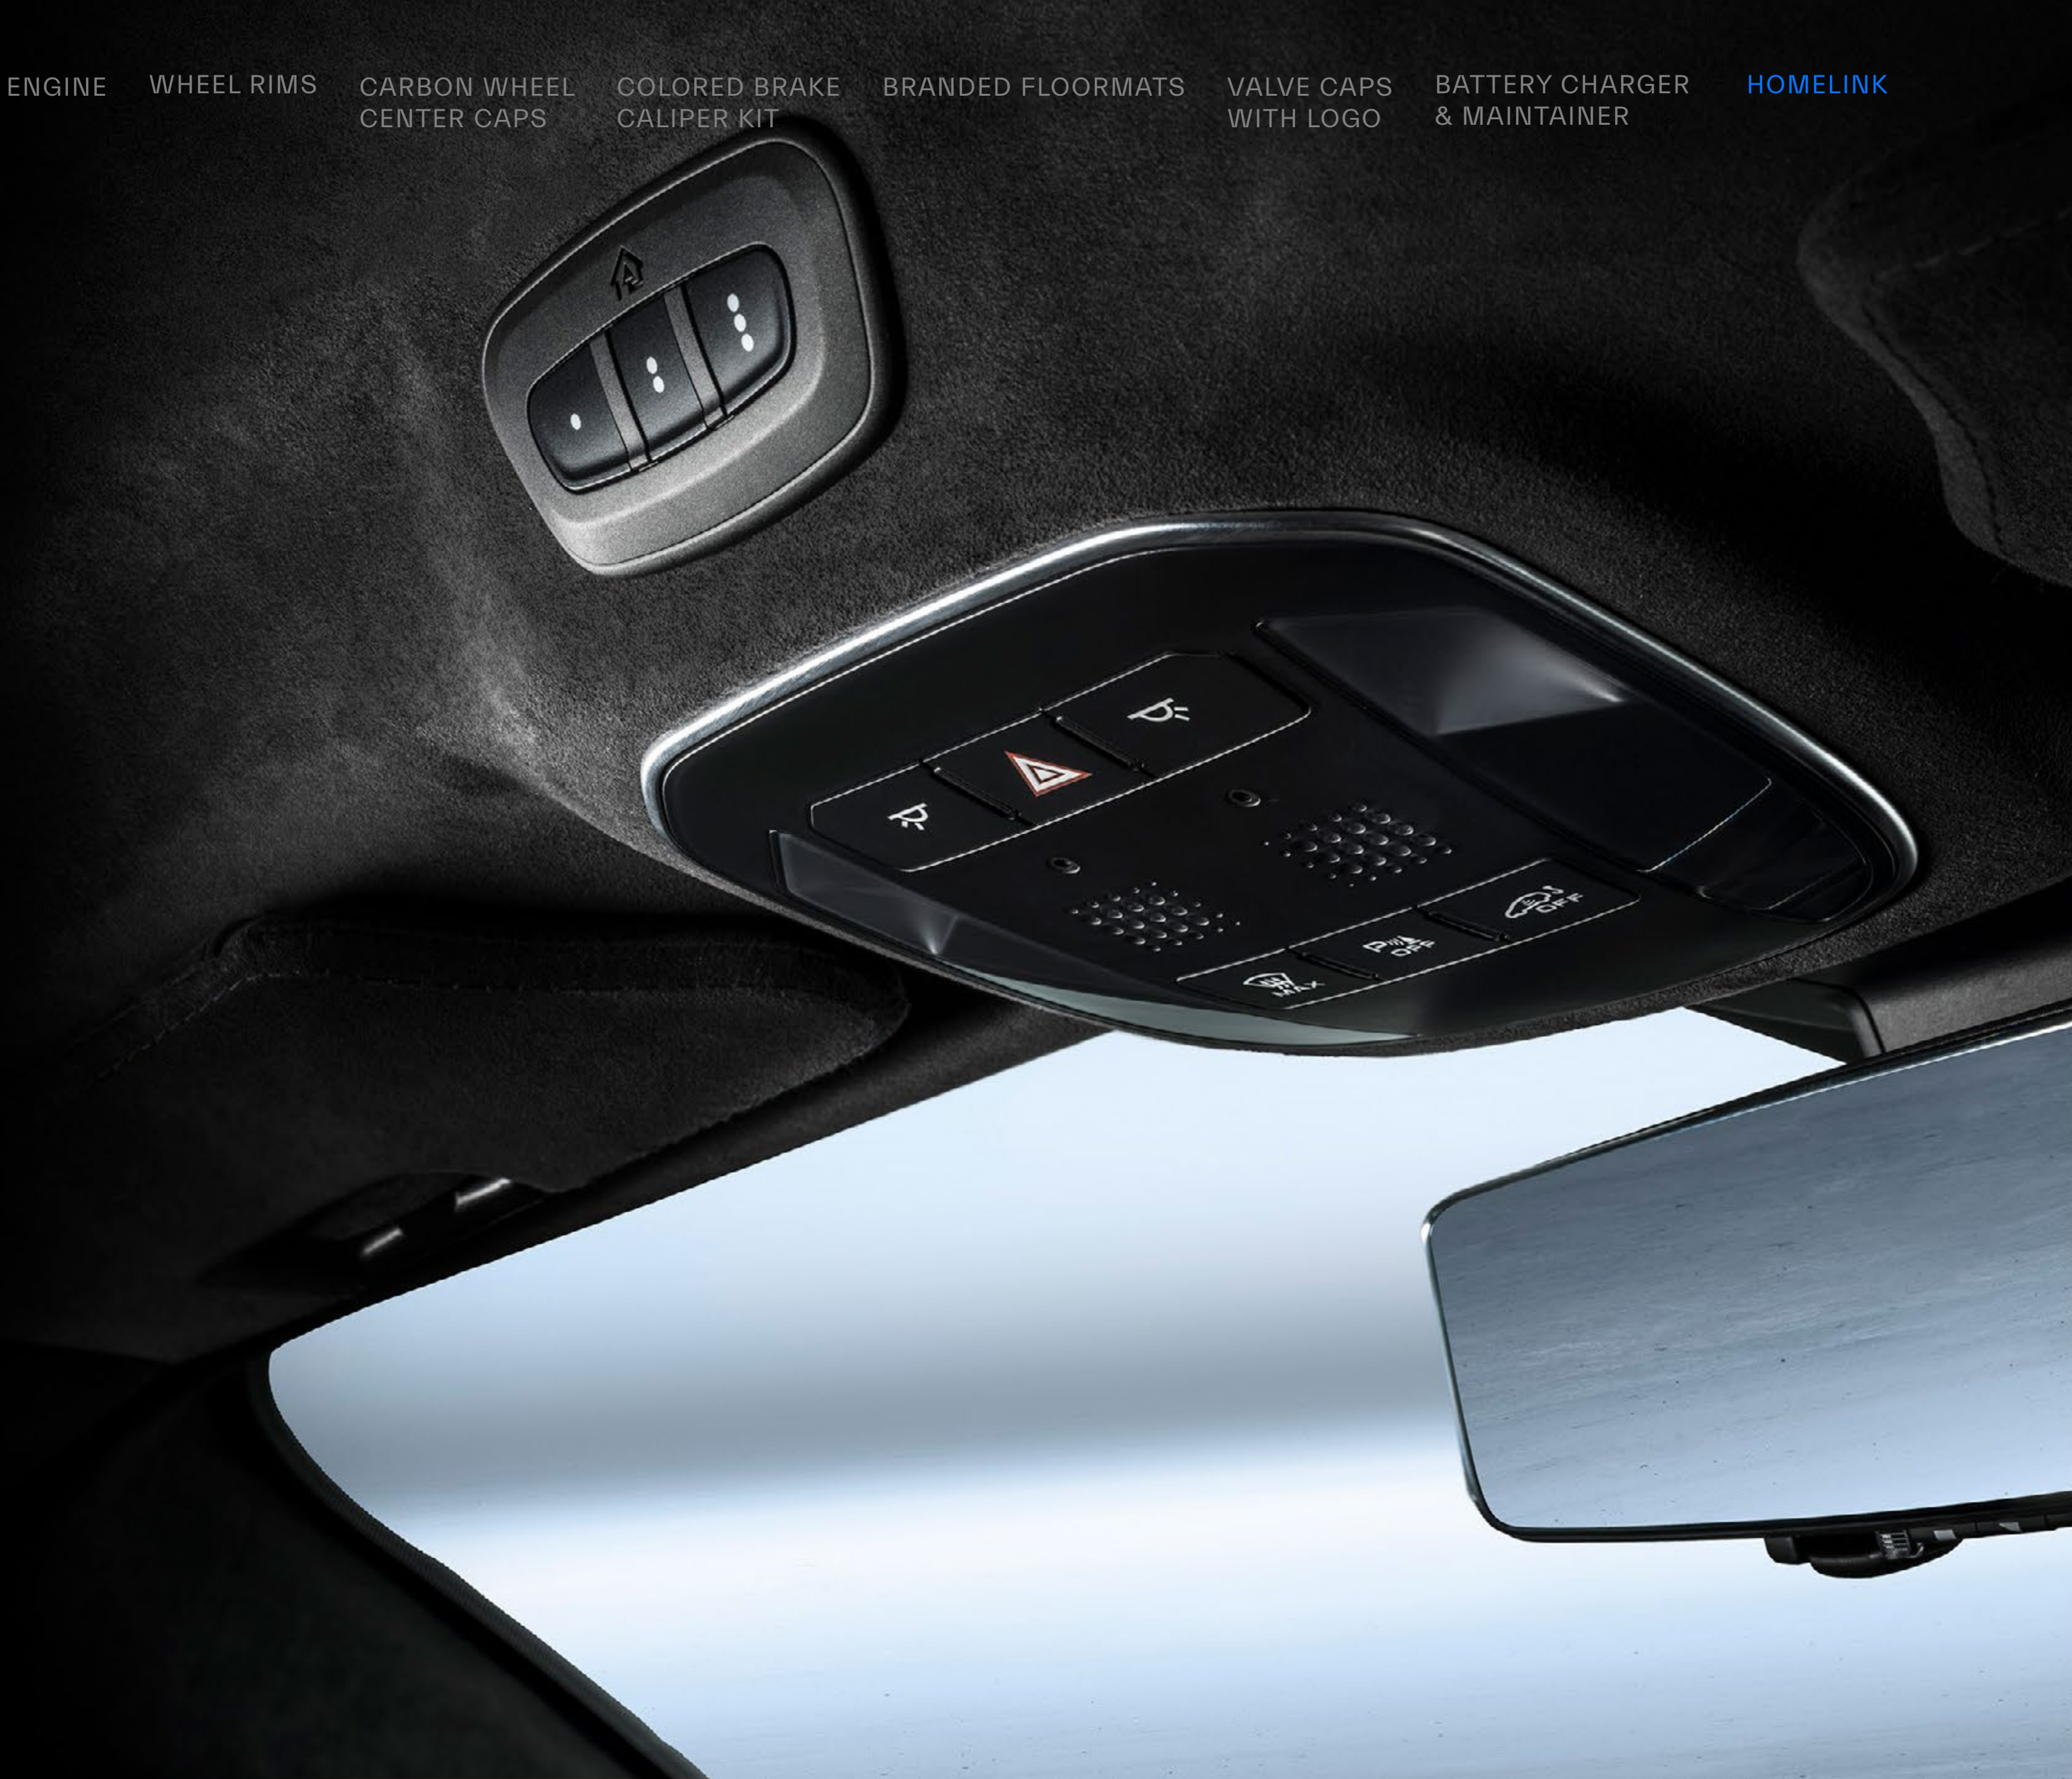

HOMELINK

The Maserati Homelink system allows you to easily open and close gates, garages, your home's security system, and so much more. Even when rushing to your next adventure, have everything under control with just the touch of a button inside the comfort of your MC20.