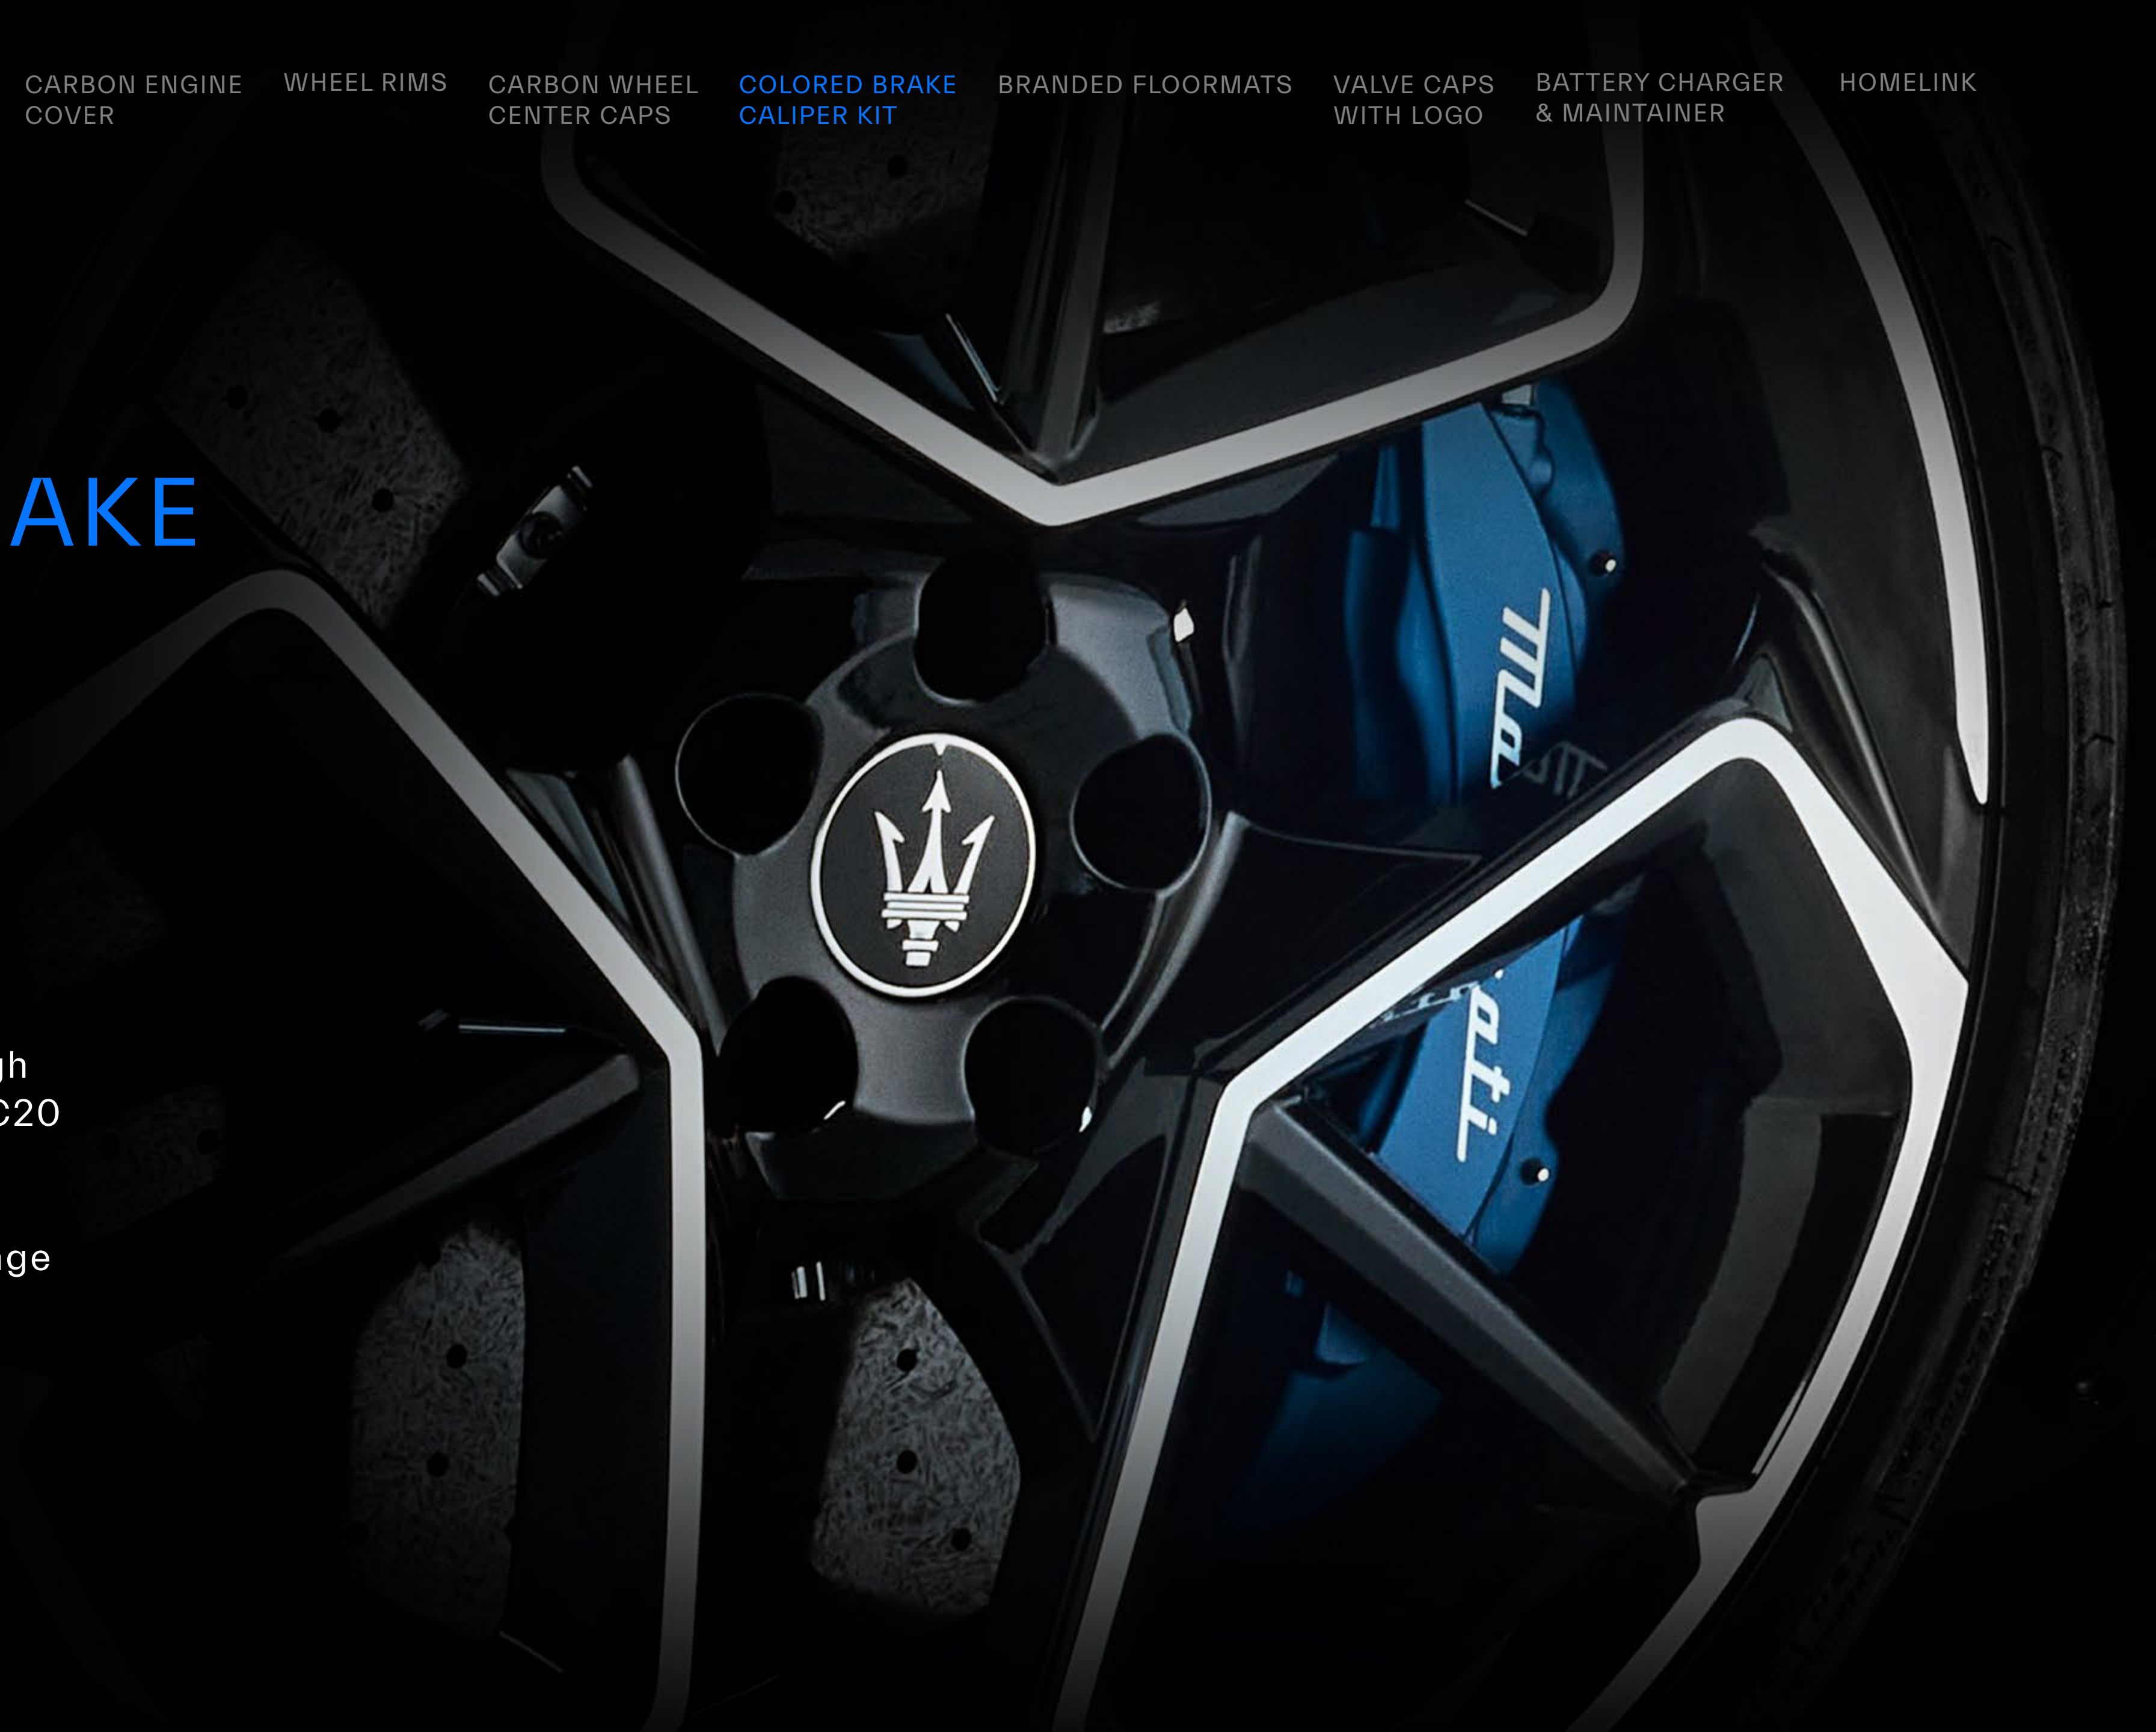

COLORED BRAKE CALIPER KIT

The flash of Brake Calipers through the wheel rims marks out your MC20 as a true sport car.

Get ready to tailor the calipers to suit your personal style with a range of colours and metallic sheens.