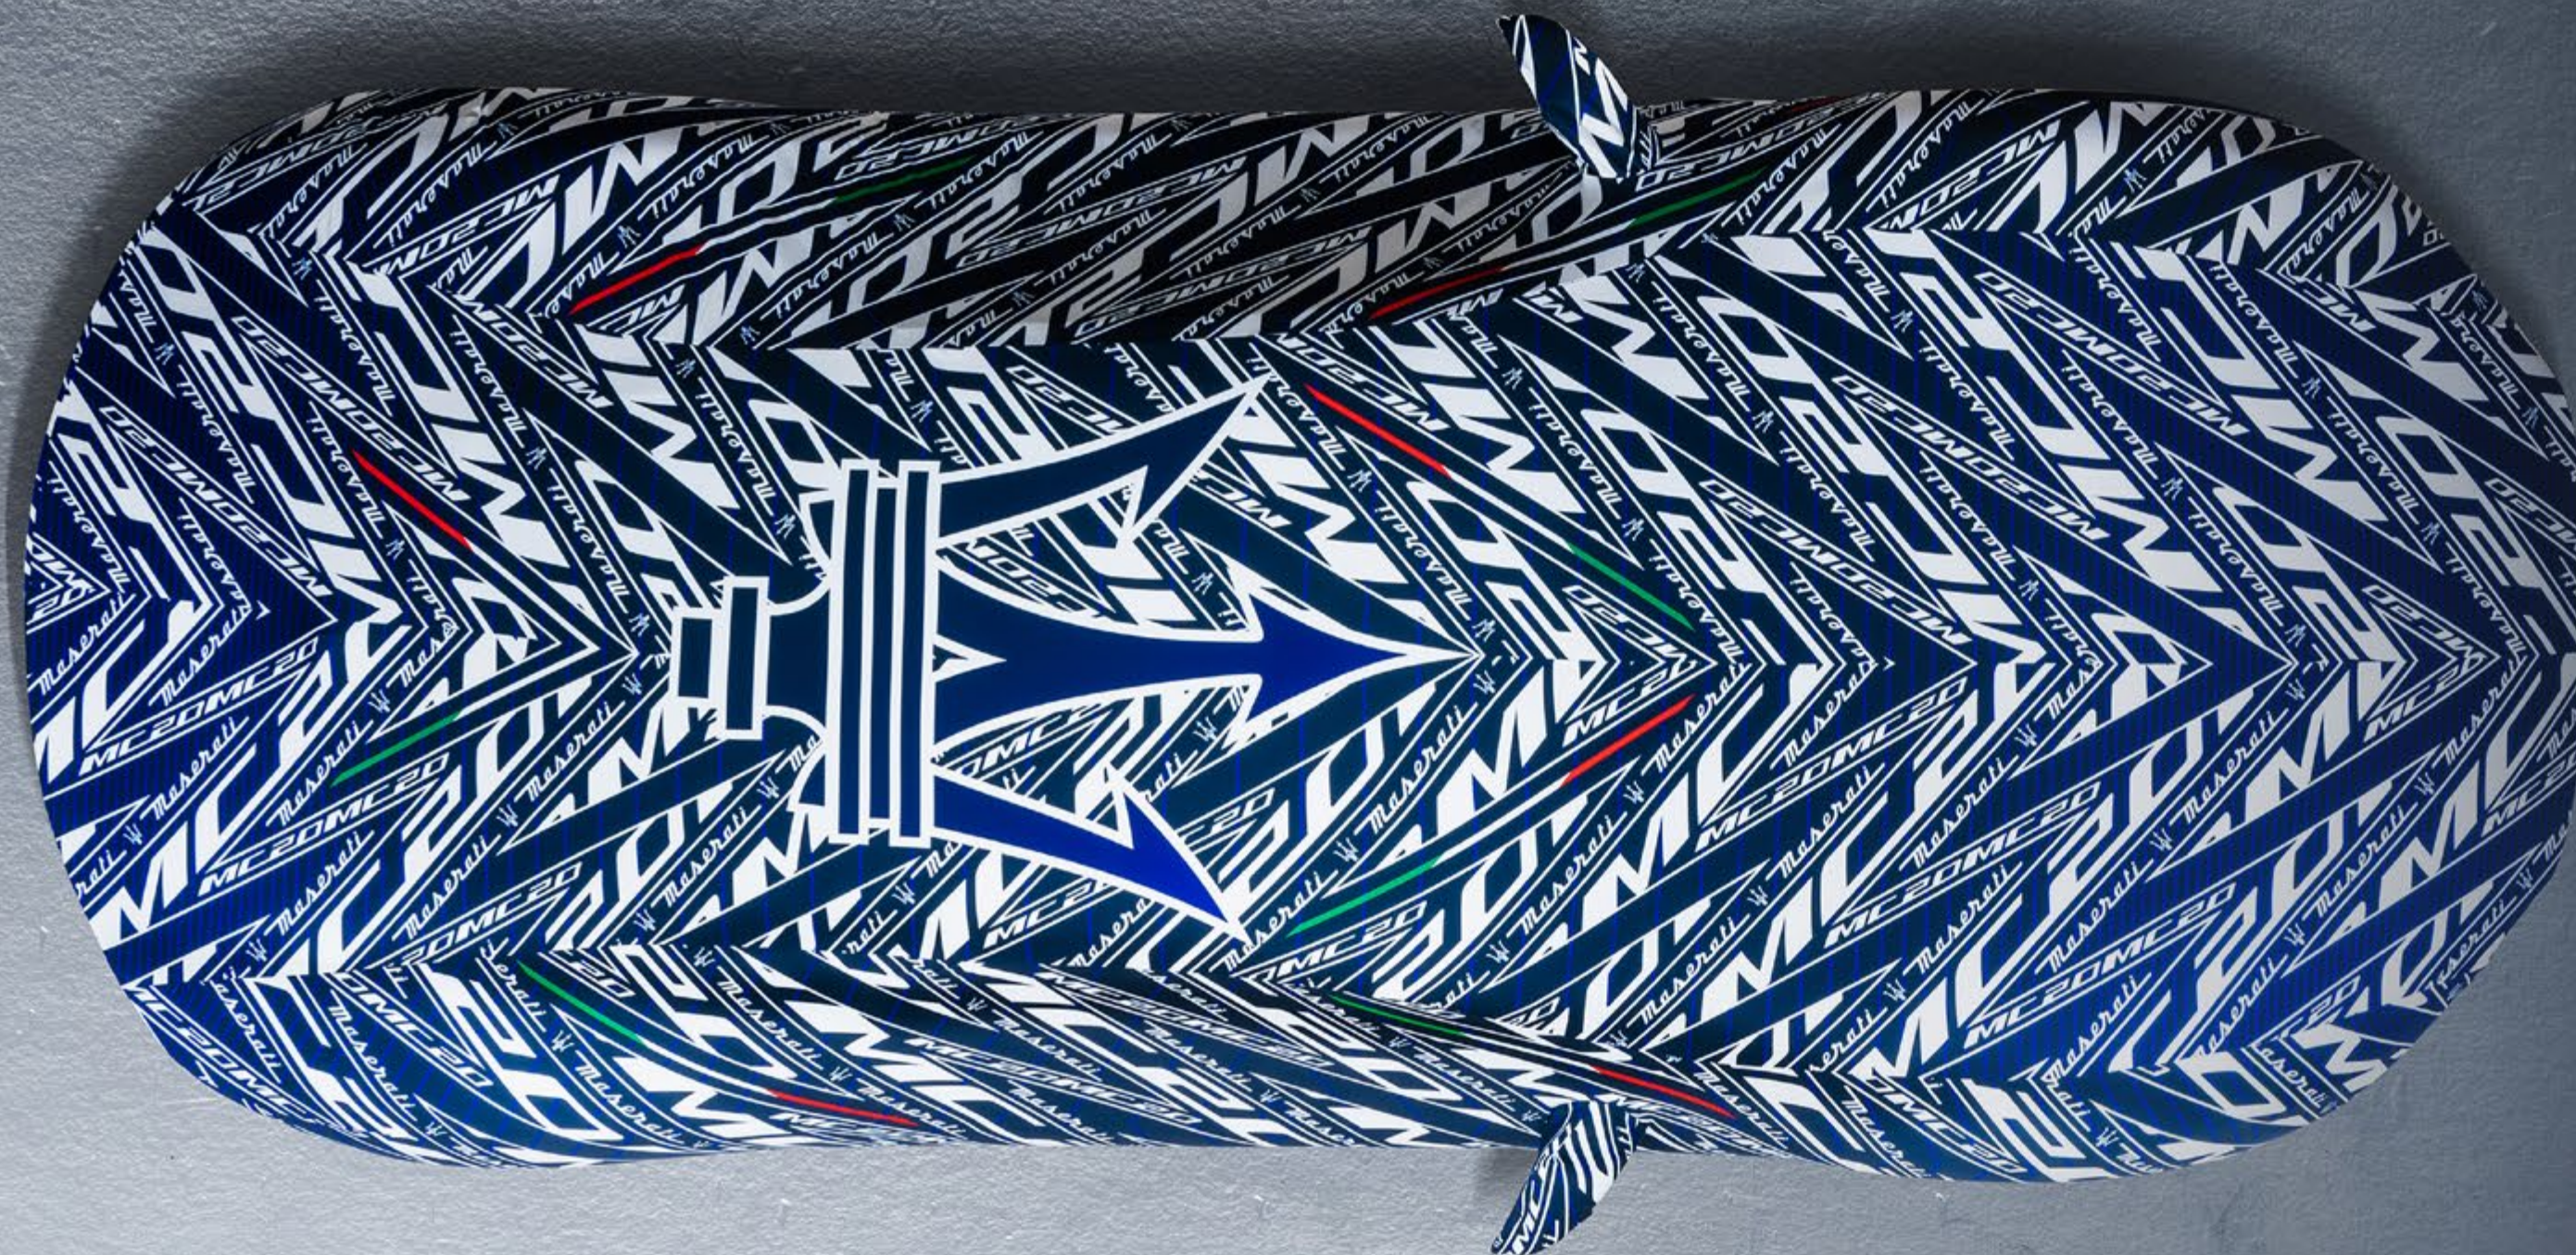

FUNCTIONALITY

INDOOR CAR COVER

Cover with style your MC20 with this exclusive Indoor Car Cover. Specifically designed for this super sport car, the cover features the iconic MC20 logo repeated to form an unmistakable camouflage pattern. Made of breathable bi-elastic material and with a soft napped fabric lining it enables a perfect snug fit, maintaining MC20's unique style even when safely covered up in your garage.