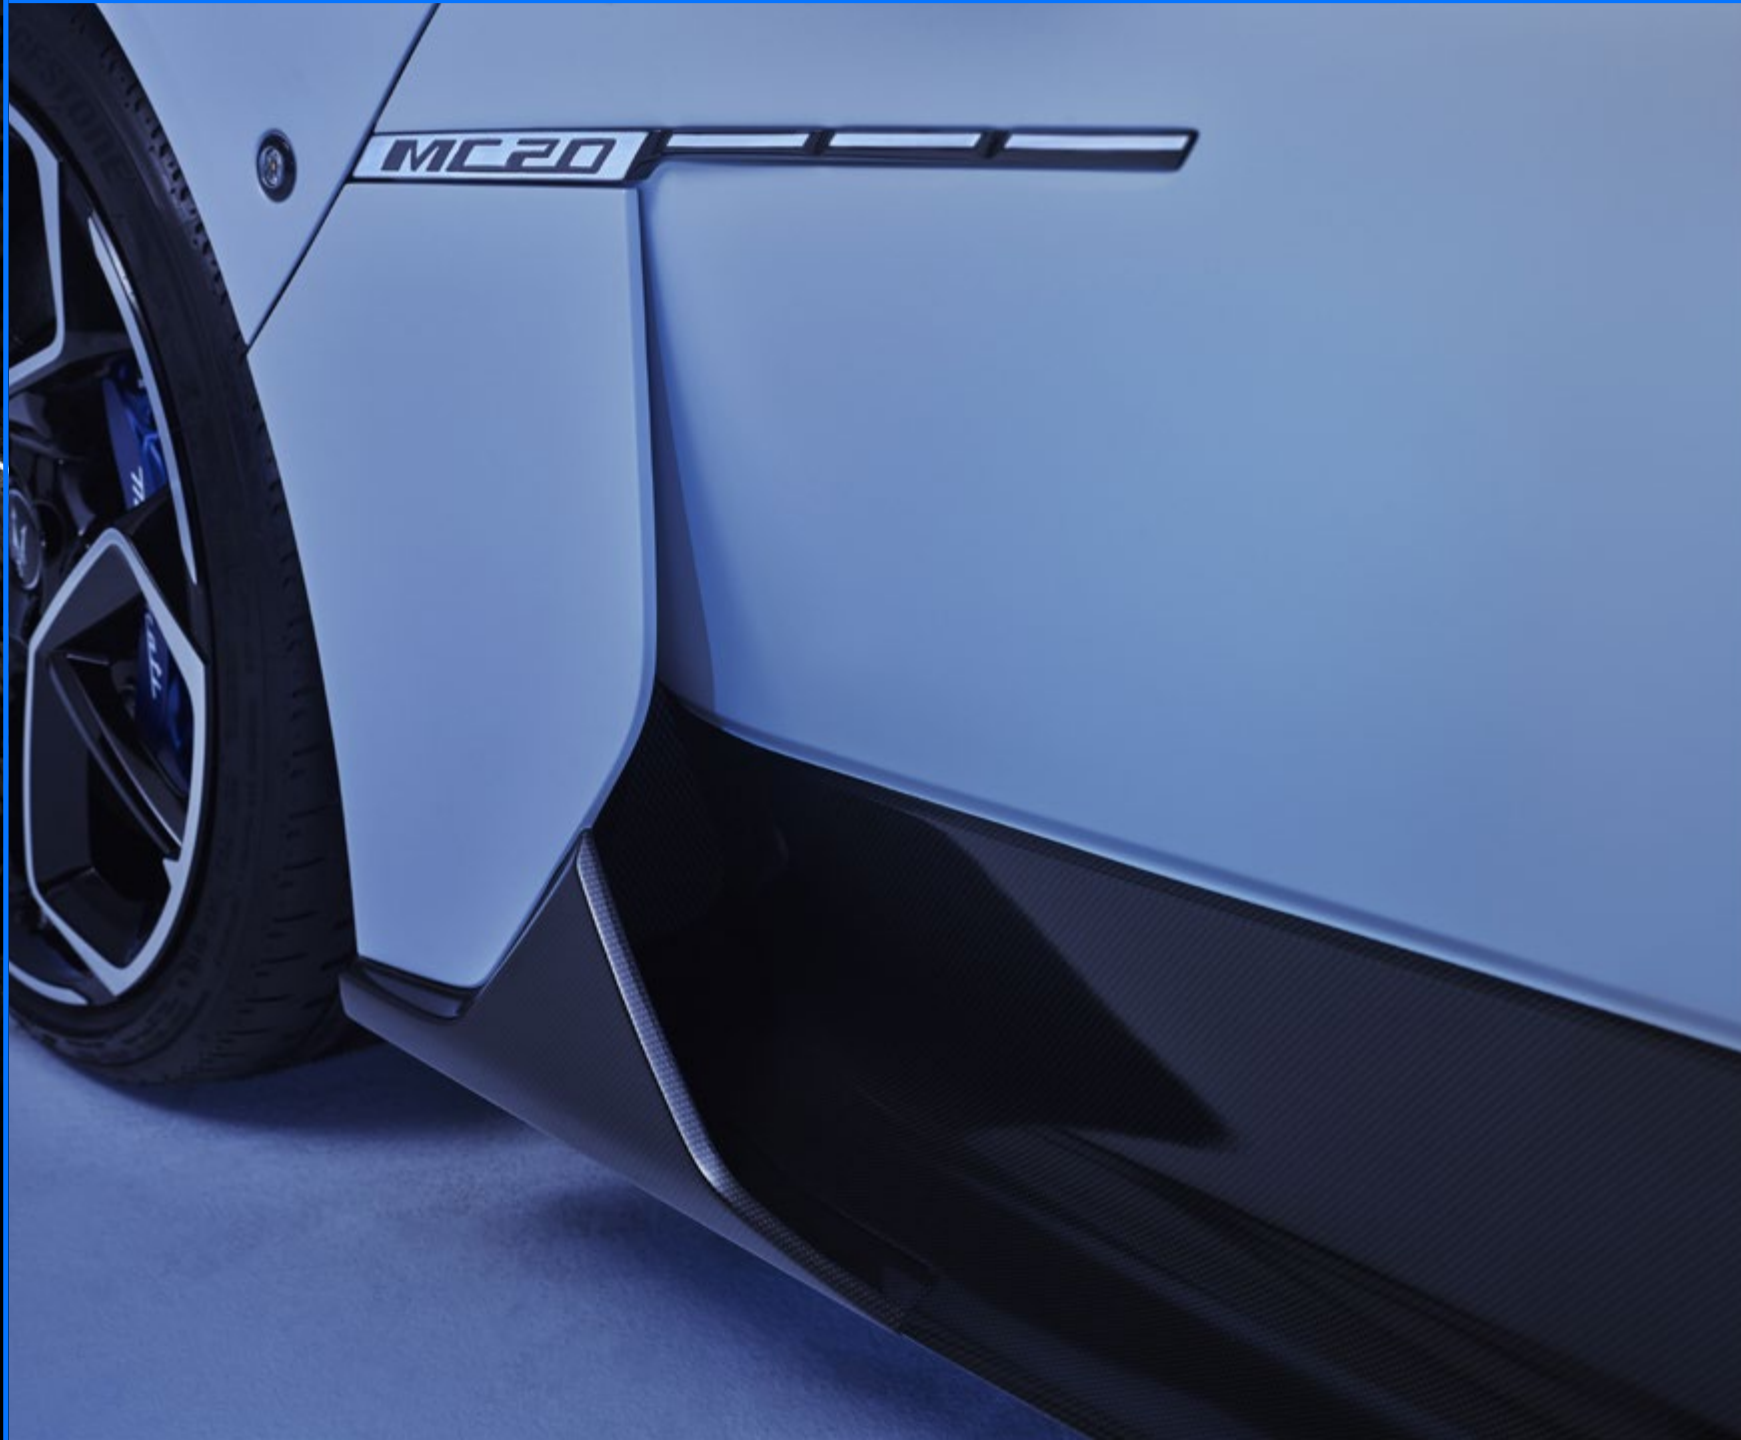

MC20 GENUINE ACCESSORIES

IMPRESSIVE ALL THE WAY

When it comes to making your MC20 even more unique, anything is possible.

With our range of Genuine Accessories, exclusive design meets exceptional functionality to emphasize the sportiness of this super sports car while delivering an exhilarating driving experience.