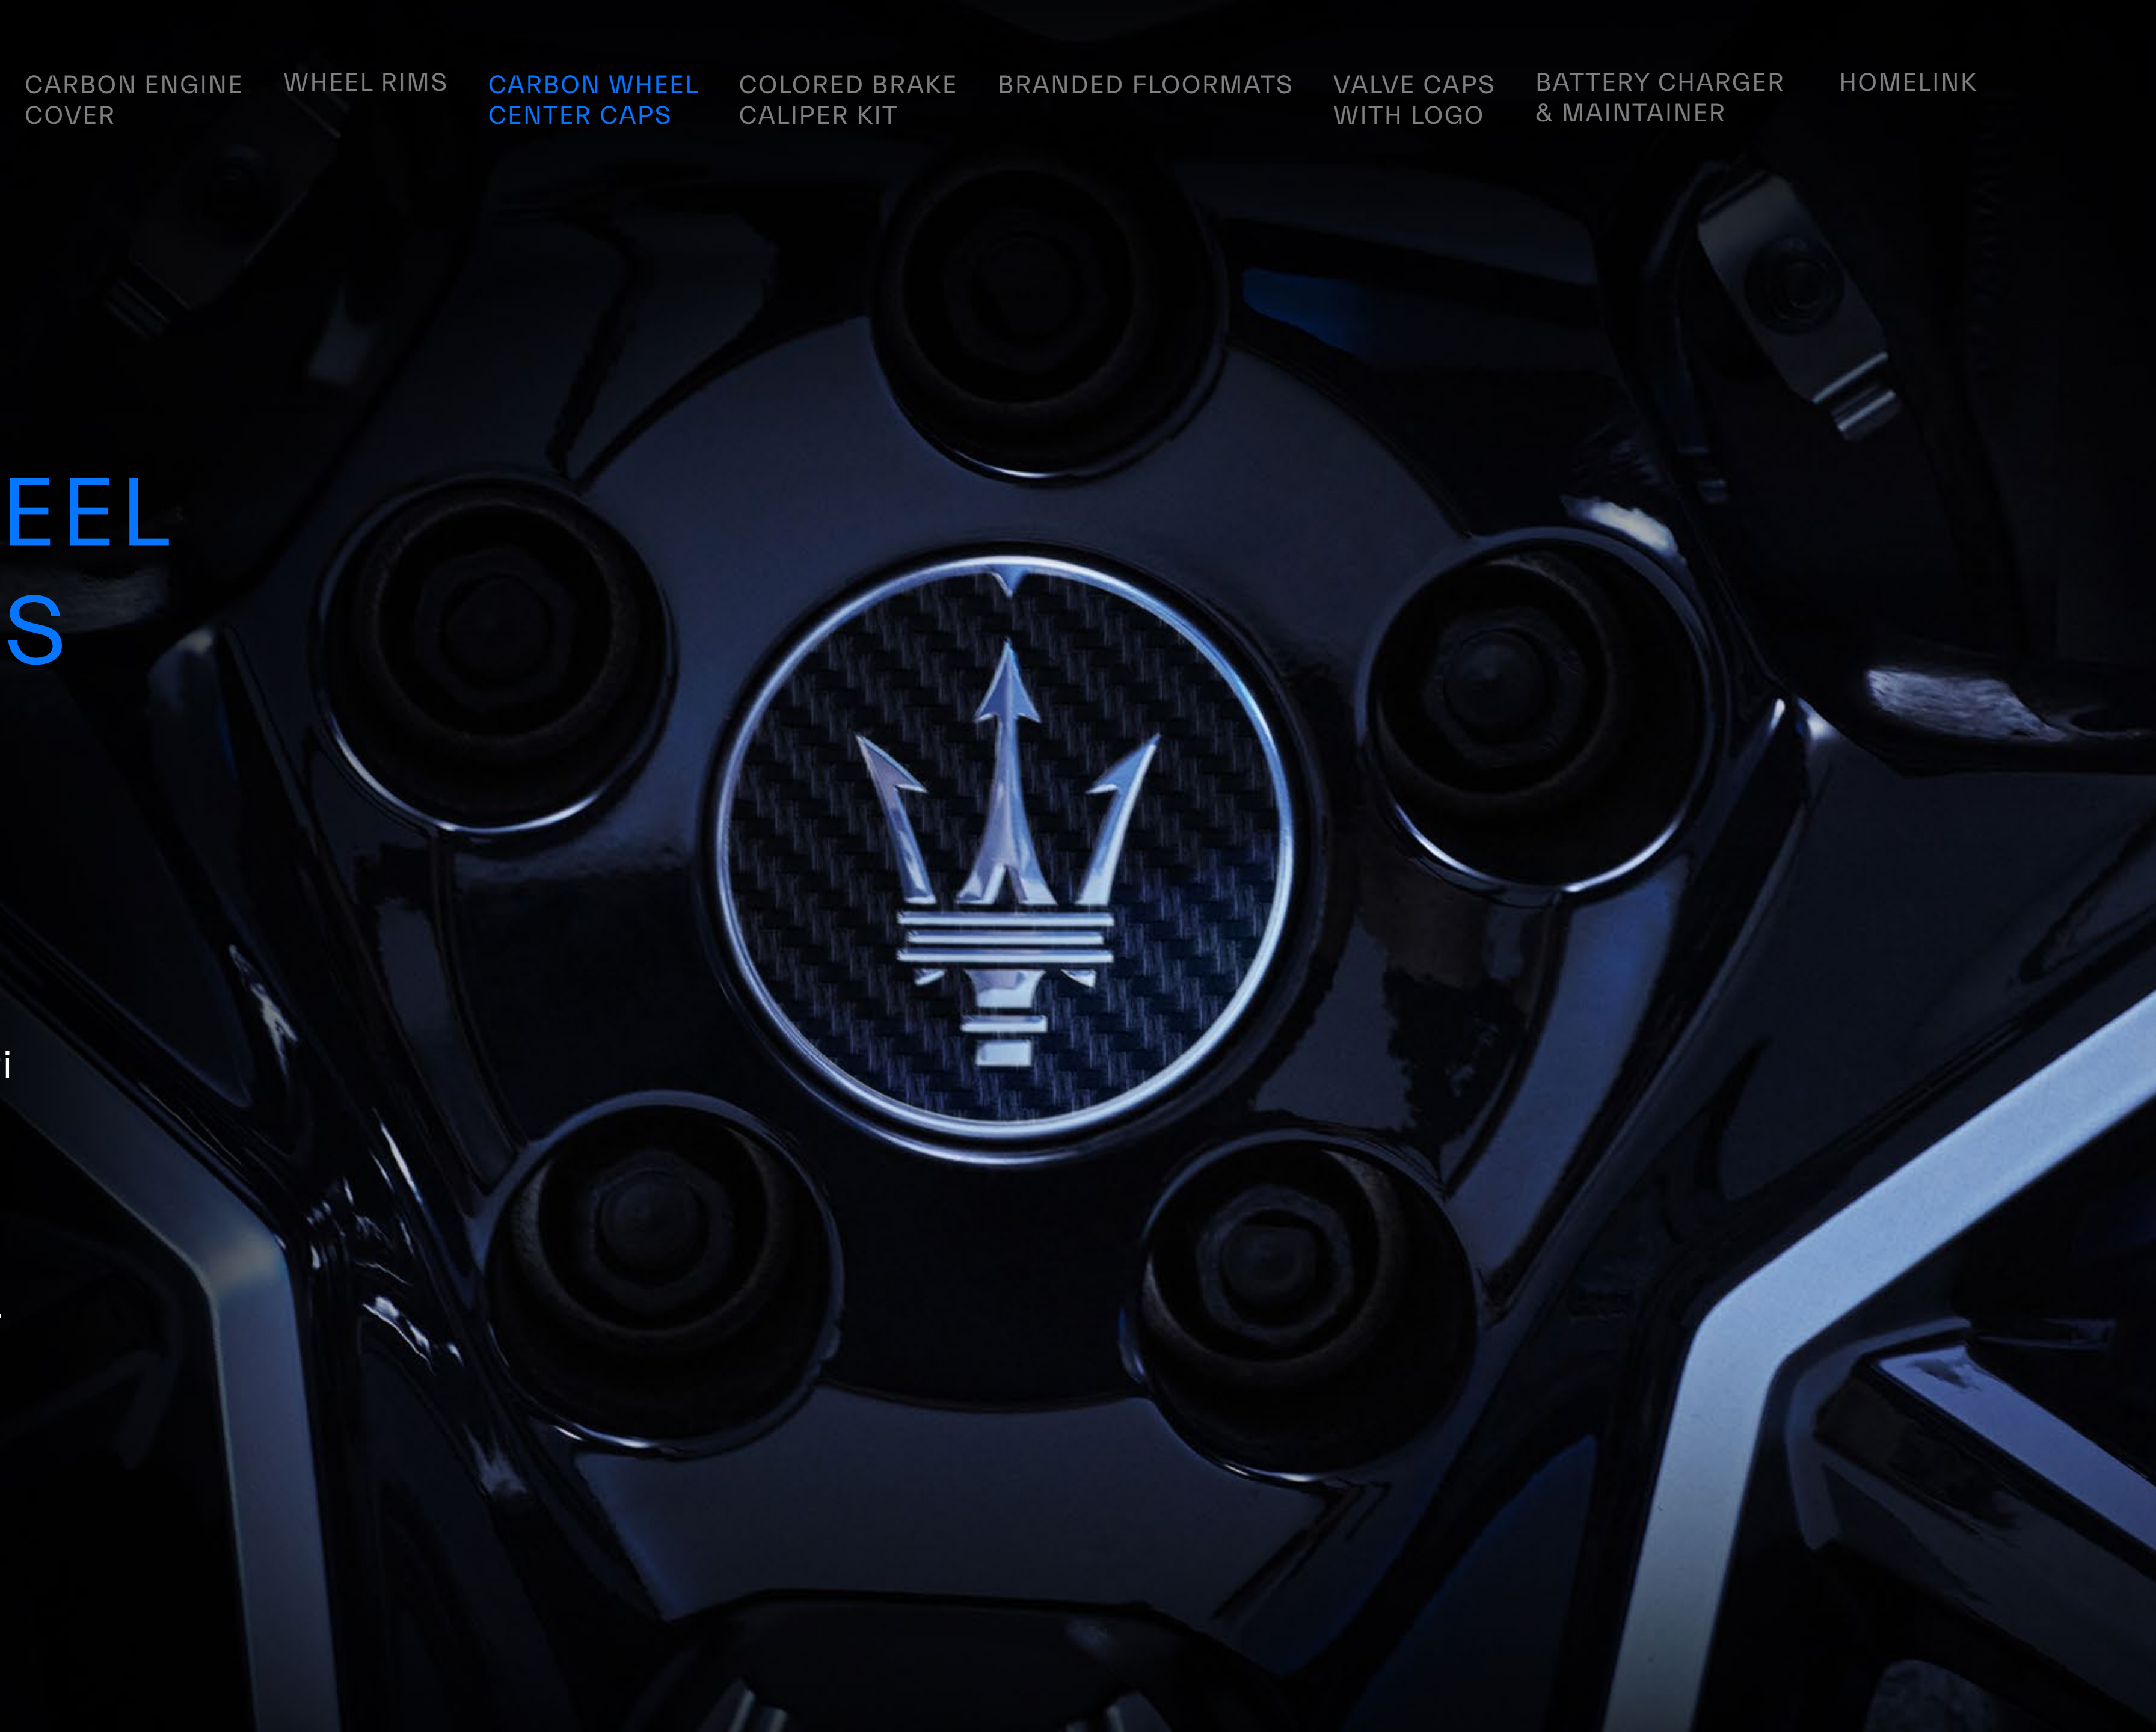

CARBON WHEEL CENTER CAPS

Strongly evocative of the Maserati performance and sporty soul, the Carbon Fibre Wheel Centre Caps with the iconic Maserati Trident logo as a centerpiece, instill the wheel rims with racetrack energy.