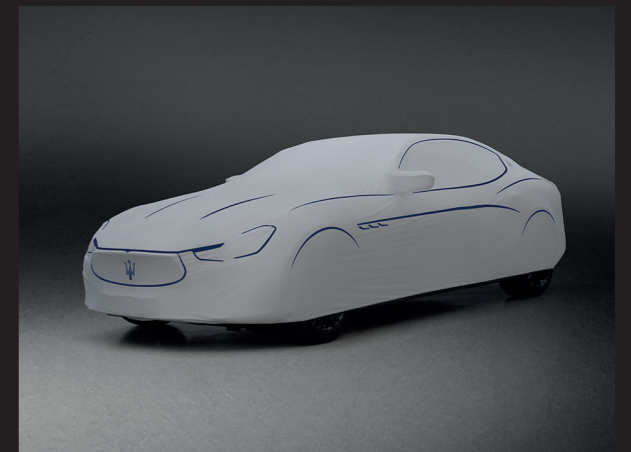

THE PLEASURE OF CARING

The Quattroporte exudes vitality in every aspect, from the sweep of its bodywork to the glossy chrome of its accents. With our range of care accessories you can keep your grandtourer in peak condition – eager for action and ready to make its mark on the road.

ENDURING BEAUTY, SCULPTED STYLE

OUTDOOR CAR COVER PERSONALIZED

Protect your Quattroporte beautifully with our Outdoor Car Cover. Breathable and stretchable, the figure-hugging fabric flexes with the wind and shrugs off the rain with no hint of flapping or rattling. The cover is a lustrous light grey colour adorned with the Trident, and it can also be personalised with your initials on demand. Three side air vents add a finishing touch in true Maserati style.

INDOOR CAR COVER ZEGNA

Specifically tailor made, the Maserati Zegna Indoor Car Cover not only fully protects your Quattroporte but ensures your vehicle looks as sensational in your garage as it does on the road. Thanks to the exclusive stretchy and breathable fabric, the Zegna Indoor Car Cover assures the best fit and avoids any condensation, making sure your Quattroporte is completely protected and taken care of.