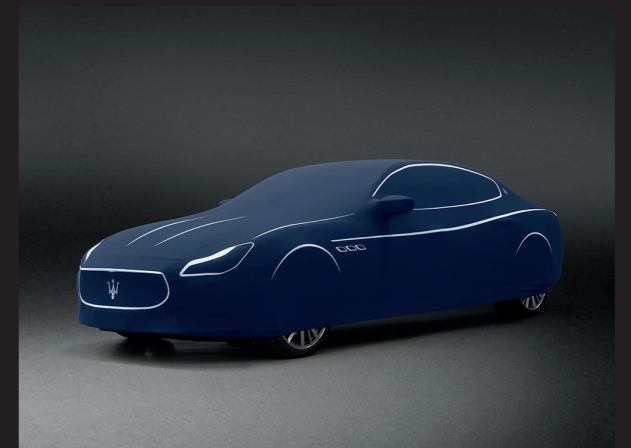

INDOOR CAR COVER PERSONALIZED

Make sure your Quattroporte is completely and beautifully protected with our Indoor Car Covers. Snug inside the cover, the car's smooth lines are pleasingly visible, while the specially chosen, anti-laddering fabric, which can also be personalised with your initials, ensures bodywork, rims and tyres remain pristine. The cover folds neatly into a branded bag when you're ready to get behind the wheel.