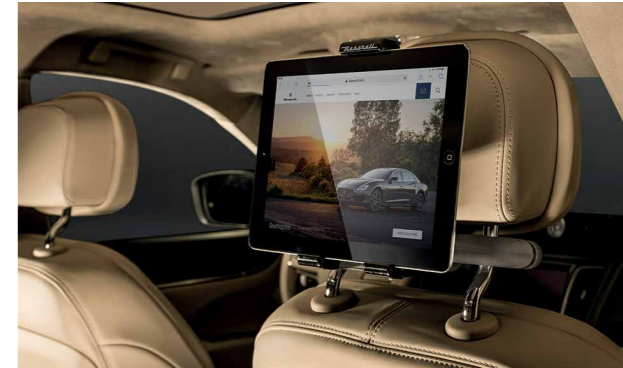

COURTESY LIGHTS WITH LOGO

Customize your Maserati with a touch of exclusivity with specifically designed Courtesy Lights with Logos. Feel free to choose between two different lenses ("Maserati" or "Trident" logos) to emphasize the elegant and sporty soul of your Maserati, leaving a distinctive sign when getting out of the car.