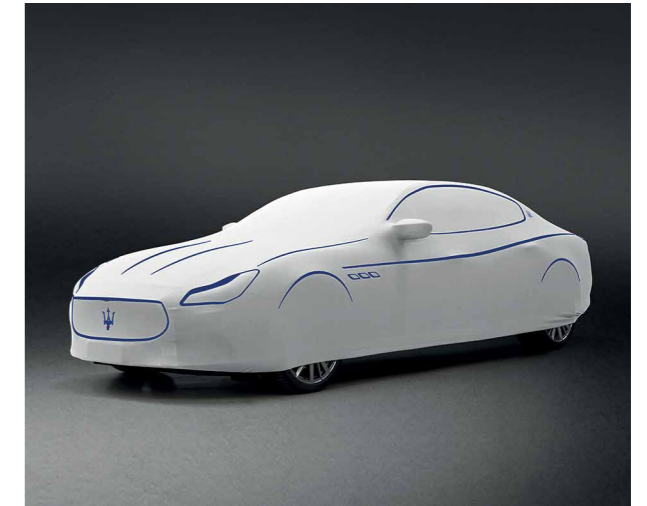

I

ENDURING BEAUTY,
SCULPTED STYLE

OUTDOOR CAR COVER RESTYLING / PERSONALIZED
Protect your Quattroporte beautifully with our Outdoor Car Cover. Breathable and stretchable, the figure-hugging fabric flexes with the wind and shrugs off the rain with no hint of flapping or rattling. The cover is a lustrous light grey colour adorned with the Trident, and it can also be personalised with your initials on demand. Three side air vents add a finishing touch in true Maserati style.