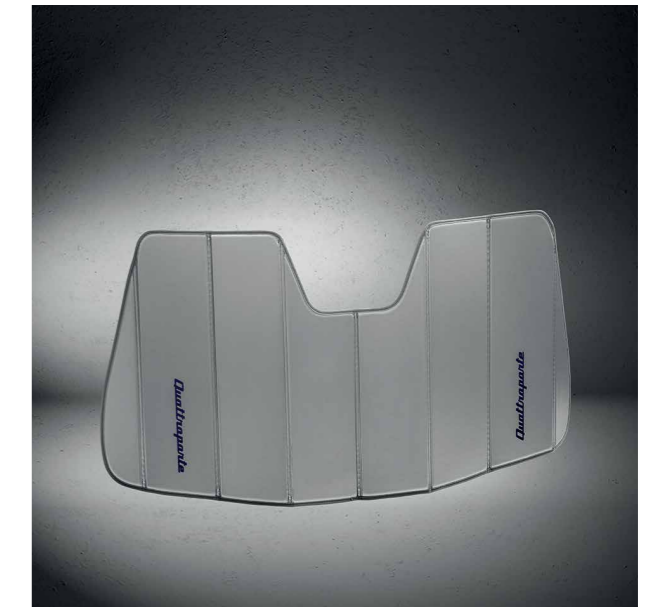

SUNSHADE

To keep your Quattroporte cool when left in the sun the made-to-measure Sunshade slots perfectly into place with satisfying precision. Featuring Quattroporte lettering silk-screened on the outer side and the Maserati logo embroidered on the inside, the sunshade folds down fit neatly in a branded bag.