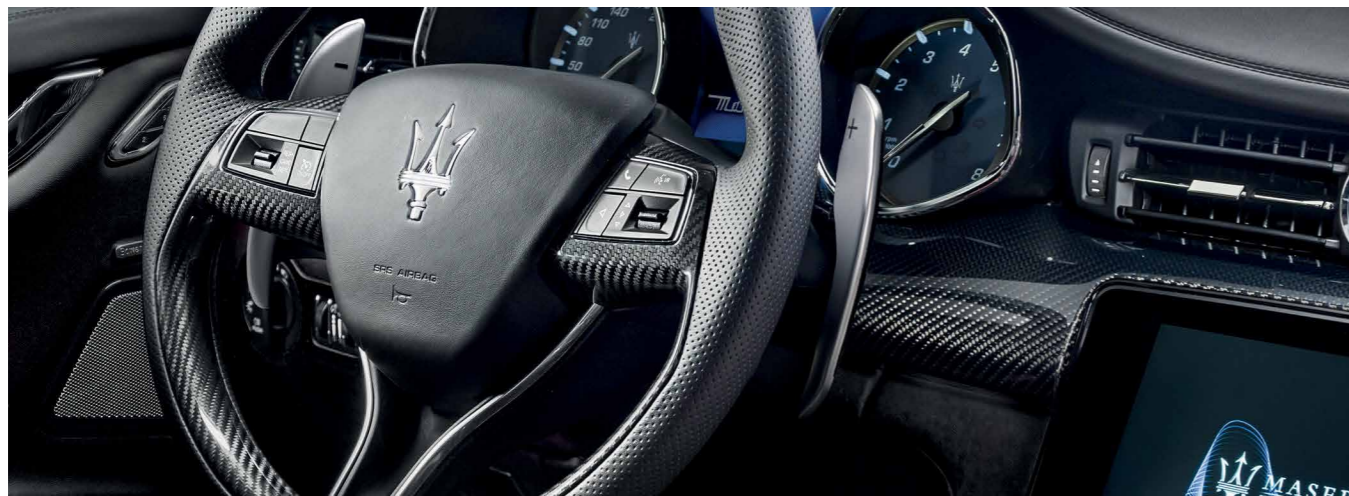

COMPETITIVE BY NATURE

SPORT PEDAL COVERS*

Crafted in brushed steel the Sport Pedals Cover is more than a striking design feature. It also delivers optimum control for high-performance driving through precisely engineered rubber inserts, which keep your feet glued to the pedals. For an extra touch of refinement the pedal covers bear the Maserati oval logo.

*Please check whether your vehicle can be fitted with these components.

GEARSHIFT PADDLES*

The graceful power delivery of an automatic can make for a truly relaxing grand tour. However, for a more passionate driver, the option of extracting even greater performance is irresistible. Our frosted aluminium Gearshift Paddles put more control at your fingertips, for speedy gear-shifts and sports-style driving in your Quattroporte.

*Please check whether your vehicle can be fitted with these components.