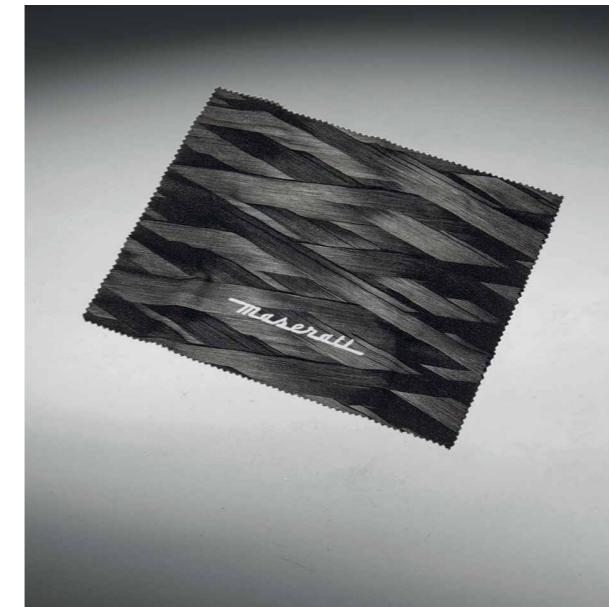

M

MULTIFUNCTIONAL AIR FILTER

The Multifunctional Air Filter consists of three layers of different filtration materials to give you the safest air to breathe inside your Maserati. The filter can in fact efficiently provide in-car air filtering from harmful particles, and significantly improve and maintain the car interior air quality, for the most comfortable driving experience.

MICROFIBRE CLOTH

Keeping your Maserati Touch Control display free from fingerprints is a simple matter with the specific Microfibre Cloth. The printed carbon fibre pattern is specially designed to clean and protect your touchscreen and keep it completely smear-free.

SUNSHADE

To keep your Quattroporte cool when left in the sun the made-to-measure Sunshade slots perfectly into place with satisfying precision. Featuring Quattroporte lettering silk-screened on the outer side and the Maserati logo embroidered on the inside, the sunshade folds down fit neatly in a branded bag.